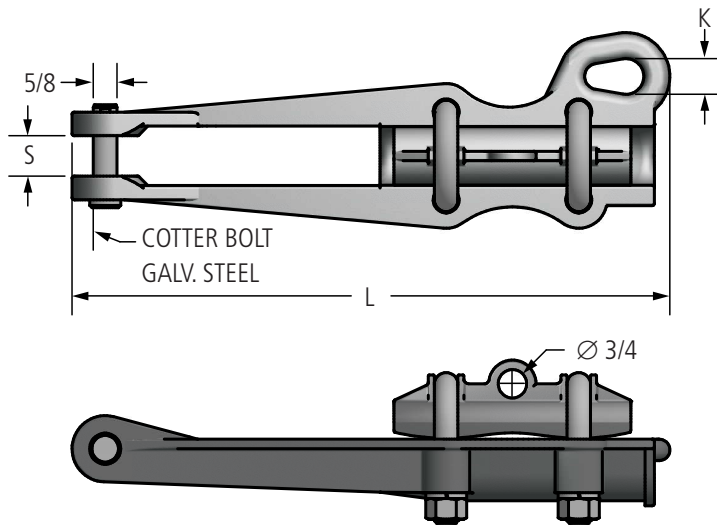

## DOSSERT® TYPE SEC-A-2U-AA

Straight Dead End Clamp with Pulling Eye

### Material

Aluminum Alloy

## Ordering Information

CATALOG NUMBER	CABLE RANGE AAC		CABLE RANGE ACSR		DIAMETER		DIMENSIONS IN INCHES			BOLT SIZE
	MIN	MAX	MIN	MAX	MIN	MAX	K	L	S	
SEC13A-2U	6 STR	2/0 STR	6	2/0	.184	.460	7/8	8 5/16	11/16	3/8
SEC26A-2U	2 STR	266.8 MCM	4	266.8 MCM	.247	.642	7/8	9 5/8	11/16	1/2
SEC34A-2U	3/0	350 MCM	3/0	336.4 MCM	.464	.741	7/8	9 3/4	13/16	1/2
SEC48A-2U	4/0	556.5 MCM	3/0	477 MCM	.522	.858	7/8	9 3/4	13/16	1/2
SEC64A-2U	300 MCM	795 MCM	266.8 MCM	666 MCM	.626	1.026	15/16	11	1 1/16	1/2
SEC111A-2U	600 MCM	1272 MCM	556.5 MCM	1113 MCM	.879	1.300	15/16	12 5/8	1 1/16	1/2
SEC159A-2U	750 MCM	1800 MCM	715.5 MCM	1590 MCM	.987	1.548	15/16	14 7/8	1 1/16	5/8