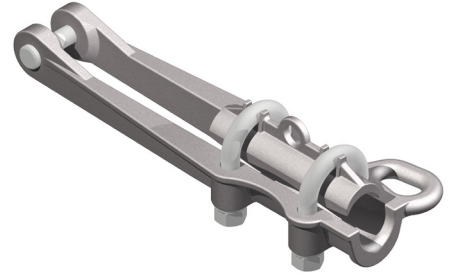

## DOSSERT® TYPE SEC-A-2U-AA

Straight Dead End Clamp with Pulling Eye

### Material

Aluminum Alloy

### Hardware

Galvanized steel bolts, nuts, and lockwashers.