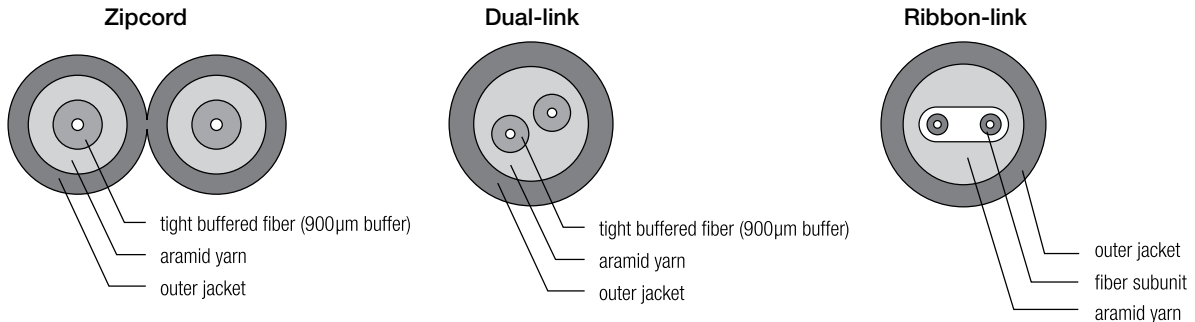

Cable Components

Ordering Information

UST	UST	RD	002	Q	0010
Connector End A	Connector End B	Cable Type	Fiber Count	Fiber Type	Cable Length (meters)
Single-mode ASC = Angle SC AFC = Angle FC USC = Ultra SC UFC = Ultra FC UST = Ultra ST ULC = Ultra LC USF = Ultra SC Duplex UDL = Ultra LC Duplex SJF = MT-RJ Female SJM = MT-RJ Male	Single-mode ASC = Angle SC AFC = Angle FC USC = Ultra SC UFC = Ultra FC UST = Ultra ST ULC = Ultra LC USF = Ultra SC Duplex UDL = Ultra LC Duplex SJF = MT-RJ Female SJM = MT-RJ Male XXX = No connector	RZ = 3.0 mm Riser Zipcord PZ = 3.0 mm Plenum Zipcord R20Z = 2.0 mm Riser Zipcord P20Z = 2.0 mm Plenum Zipcord R16Z = 1.6 mm Riser Zipcord P16Z = 1.6 mm Plenum Zipcord RD = Riser Dual Link PD = Plenum Dual Link	002 = 2	Q = Single-mode ITU-T G.652D X = Single-mode ITU-T G.657A BIF 2 = Multimode 62.5/125 μm OM1 R = Multimode 50/125 μm OM2 L = Multimode 50/125 μm OM3/10G	XXXX (specify length) 0010 = 10 meters
Multimode PSC = SC MM PFC = FC MM PLC = LC MM PST = ST MM PSF = SC Duplex MM PDL = LC Duplex MM PJF = MT-RJ Female MM PJM = MT-RJ Male MM	Multimode PSC = SC MM PFC = FC MM PLC = LC MM PST = ST MM PSF = SC Duplex MM PDL = LC Duplex MM PJF = MT-RJ Female MM PJM = MT-RJ Male MM XXX = No connector				

NOTES: 1. Refer to page 15 for Connector Specifications.

* Single connector options, quantity two per end. Duplex connectors are assembled with removable clip.