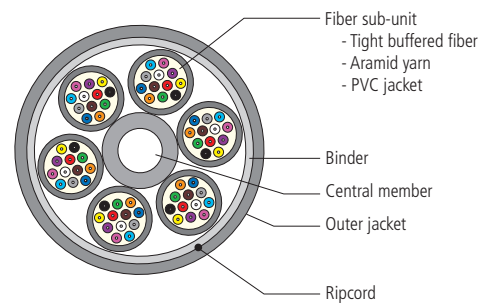

Cable Components

Fiber Specifications

CORE SIZE/FIBER TYPE	ISO/IEC	MAXIMUM ATTENUATION (DB/KM)			OVERFILL LAUNCH MIN. BANDWIDTH (MHZ•KM)		EMB_c (MHZ•KM)	GIGABIT ETHERNET MIN. LINK DISTANCE (METERS)		10 GIGABIT ETHERNET MIN. LINK DISTANCE (METERS)	
		850 NM	1300 NM	1550 NM	850 NM	1300 NM		850 NM	1300 NM	850 NM	1300 NM
(6) 62.5 Giga-Link™ 300	OM1	3.5	1.2	N/A	200	600	N/A	300	550	32	—
(5) 50 Giga-Link™ 600	OM2	3.5	1.5	N/A	500	500	N/A	600	600	82	—
(L) 50 Laser-Link 300	OM3	3	1.2	N/A	1,500	500	2,000	1,000	550	300	—
(C) 50 Laser-Link 550	OM4	3	1.2	N/A	3,500	500	4,700	1,040	550	550	—
(W) AFL Wideband Multimode	OM5	3	1.2	N/A	3,500	500	4,700	1,040	550	550	—
(9) Single-mode (ITU G.652.D/G.657.A1)	OS2	N/A	0.5	0.5	N/A	N/A	N/A	N/A	5,000	N/A	10,000