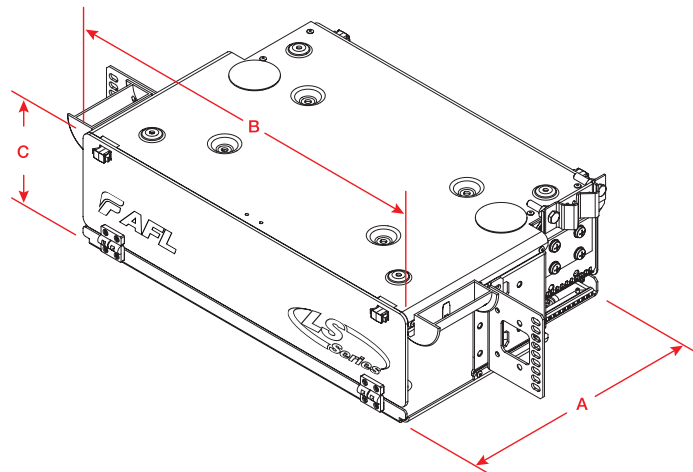

## LightLink LANSystem SPL3RU and SPL5RU—Optical Splice Shelf

SPL3RU

SPL5RU

The LightLink LANSystem Optical Splice Shelf is designed to provide a convenient in-rack splicing and interconnection point for Outside Plant (OSP) cable entering a Central Office (CO), Controlled Environmental Vault (CEV), Headend (HE) or customer location. Units are available with three or six STF-48 Telescoping Splice Drawers. Each drawer is capable of handling up to 48 individual single-fused or up to 144 mass-fused fibers, with minimum bend radius routing and protection.

### Features

- Fits comfortably into new and existing interconnect, cross-connect, customer premise, and co-location environments
- Compatible with industry standard equipment frames
- For in-rack splicing of outside plant cable to connectorized pigtails or riser cable
- Drawers handle up to 48 single-fused or 144 mass-fused fibers
- Cable entry/exit grommet seals
- Durable and scratch resistant power coated antique white finish
- Hinged plexiglass front and rear door
- Spring loaded latches

### Dimensions

MODEL	NO. OF TRAYS	DEPTH (A) (INCHES)	WIDTH (B) (INCHES)	HEIGHT (C) (INCHES)	RACK UNITS	SPLICE CAPACITY	UNLOADED WEIGHT	MATERIAL GAUGE
SPL3RU	3	11.00	17.00	5.25	3	144 single, 432 mass	8.4 lbs.	2.03 mm
SPL5RU	6	11.00	17.00	7.00	5	288 single, 864 mass	9.0 lbs.	2.03 mm