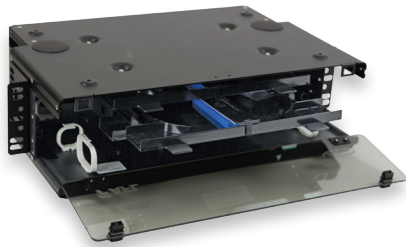

## LightLink LANSystem SPL3RU and SPL5RU—Optical Splice Shelf

SPL3RU

SPL5RU

The LightLink LANSystem Optical Splice Shelf is designed to provide a convenient in-rack splicing and interconnection point for Outside Plant (OSP) cable entering a Central Office (CO), Controlled Environmental Vault (CEV), Headend (HE) or customer location. Units are available with three or six STF-48 Telescoping Splice Drawers. Each drawer is capable of handling up to 48 individual single-fused or up to 144 mass-fused fibers, with minimum bend radius routing and protection.

### Features

- Fits comfortably into new and existing interconnect, cross-connect, customer premise, and co-location environments
- Compatible with industry standard equipment frames
- For in-rack splicing of outside plant cable to connectorized pigtails or riser cable
- Drawers handle up to 48 single-fused or 144 mass-fused fibers
- Cable entry/exit grommet seals
- Durable and scratch resistant power coated antique white finish
- Hinged plexiglass front and rear door
- Spring loaded latches

### Specifications

- Designed around Telcordia® GR-63NEBS
- Aluminum construction per ASTM B209
- Durable textured powder coat finish available in black or white
- Universal 19/23" EIA/TIA rack compatibility