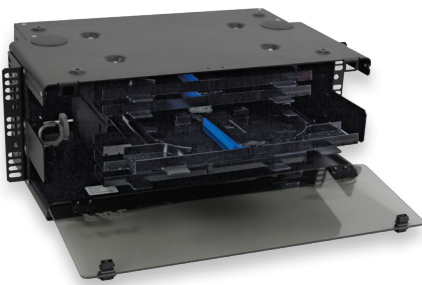

## LightLink LANSystem SPL3RU and SPL5RU—Optical Splice Shelf

SPL3RU

SPL5RU

The LightLink LANSystem Optical Splice Shelf is designed to provide a convenient in-rack splicing and interconnection point for Outside Plant (OSP) cable entering a Central Office (CO), Controlled Environmental Vault (CEV), Headend (HE) or customer location. Units are available with three or six STF-48 Telescoping Splice Drawers. Each drawer is capable of handling up to 48 individual single-fused or up to 144 mass-fused fibers, with minimum bend radius routing and protection.

### Features

- Fits comfortably into new and existing interconnect, cross-connect, customer premise, and co-location environments
- Compatible with industry standard equipment frames
- For in-rack splicing of outside plant cable to connectorized pigtails or riser cable
- Drawers handle up to 48 single-fused or 144 mass-fused fibers
- Cable entry/exit grommet seals
- Durable and scratch resistant power coated antique white finish
- Hinged plexiglass front and rear door
- Spring loaded latches

### Specifications

- Designed around Telcordia® GR-63NEBS
- Aluminum construction per ASTM B209
- Durable textured powder coat finish available in black or white
- Universal 19/23" EIA/TIA rack compatibility