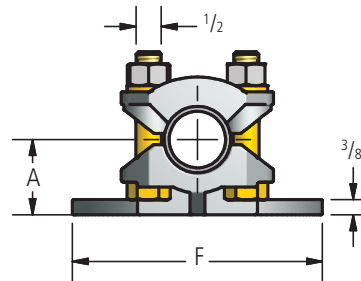

DOSSERT[®] TYPE CSD-AA

Aluminum Bolted Bus Support For Cable or Pipe

Material

Aluminum Alloy

Hardware

Yellow anodized aluminum nuts, bolts, and lockwashers.
Galvanized steel base mounting hardware is included.

Ordering Information

CATALOG NUMBER	BOLT MOUNT CIRCLE	AAC CABLE RANGE		ACSR CABLE RANGE		DIMENSIONS IN INCHES		
		MIN	MAX	MIN	MAX	A	F	L
CSD21-3-AA	3	45OL	4/OSTR	6	4/0	1 1/8	4 1/4	7 1/8
CSD21-5-AA	5	45OL	4/OSTR	6	4/0	1 1/8	6 1/4	9 3/8
CSD55-3-AA	3	250	550	266.8	477	1 3/8	4 1/4	7 1/8
CSD55-5-AA	5	250	550	266.8	477	1 3/8	6 1/4	9 3/8
CSD111-3-AA	3	600	1113	556.5	1033.5	1 1/2	4 1/4	7 1/8
CSD111-5-AA	5	600	1113	556.5	1033.5	1 5/8	6 1/4	9 3/8
CSD200-3-AA	3	1200	2000	1113	1780	1 3/4	4 1/4	7 3/4
CSD200-5-AA	5	1200	2000	1113	1780	1 7/8	6 1/4	9 1/4