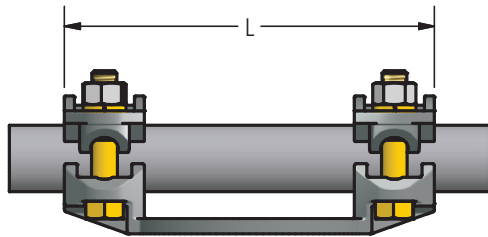

DOSSERT[®] TYPE CSD-AA

Aluminum Bolted Bus Support For Cable or Pipe

Material

Aluminum Alloy

Hardware

Yellow anodized aluminum nuts, bolts, and lockwashers.
Galvanized steel base mounting hardware is included.

Ordering Information

CATALOG NUMBER	BOLT MOUNT CIRCLE	AAC CABLE RANGE		ACSR CABLE RANGE		DIMENSIONS IN INCHES		
		MIN	MAX	MIN	MAX	A	F	L
CSD21-3-AA	3	45OL	4/OSTR	6	4/0	1 1/8	4 1/4	7 1/8
CSD21-5-AA	5	45OL	4/OSTR	6	4/0	1 1/8	6 1/4	9 3/8
CSD55-3-AA	3	250	550	266.8	477	1 3/8	4 1/4	7 1/8
CSD55-5-AA	5	250	550	266.8	477	1 3/8	6 1/4	9 3/8
CSD111-3-AA	3	600	1113	556.5	1033.5	1 1/2	4 1/4	7 1/8
CSD111-5-AA	5	600	1113	556.5	1033.5	1 5/8	6 1/4	9 3/8
CSD200-3-AA	3	1200	2000	1113	1780	1 3/4	4 1/4	7 3/4
CSD200-5-AA	5	1200	2000	1113	1780	1 7/8	6 1/4	9 1/4