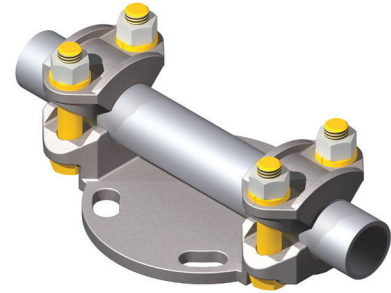

DOSSERT[®] TYPE CSD-AA

Aluminum Bolted Bus Support For Cable or Pipe

Material

Aluminum Alloy

Hardware

Yellow anodized aluminum nuts, bolts, and lockwashers.
Galvanized steel base mounting hardware is included.

Ordering Information

CATALOG NUMBER	BOLT MOUNT CIRCLE	AAC CABLE RANGE		ACSR CABLE RANGE		DIMENSIONS IN INCHES		
		MIN	MAX	MIN	MAX	A	F	L
CSD21-3-AA	3	45OL	4/OSTR	6	4/0	1 1/8	4 1/4	7 1/8
CSD21-5-AA	5	45OL	4/OSTR	6	4/0	1 1/8	6 1/4	9 3/8
CSD55-3-AA	3	250	550	266.8	477	1 3/8	4 1/4	7 1/8
CSD55-5-AA	5	250	550	266.8	477	1 3/8	6 1/4	9 3/8
CSD111-3-AA	3	600	1113	556.5	1033.5	1 1/2	4 1/4	7 1/8
CSD111-5-AA	5	600	1113	556.5	1033.5	1 5/8	6 1/4	9 3/8
CSD200-3-AA	3	1200	2000	1113	1780	1 3/4	4 1/4	7 3/4
CSD200-5-AA	5	1200	2000	1113	1780	1 7/8	6 1/4	9 1/4