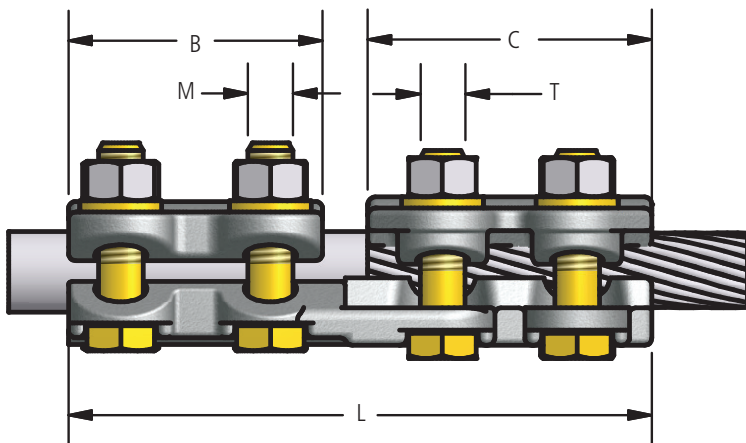

### DOSSERT® TYPE RPCV-AA Aluminum Pipe to Cable Coupler

A pipe to cable coupler which takes a wide range of cable sizes on the cable clamping member. All clamping members act independently.

#### Notes

- For Electro Tin plate, add "-SN" to catalog number. EX: RPCV75-90-AA-SN
- For Grade Five Galvanized Steel Hardware add "-GS5" to catalog number.  
EX: RPCV75-90-AA-GS5
- For Stainless Steel bolts, lockwashers and Everdur nuts, add "-SSHBN" to catalog number.  
EX: RPCV75-90-AA-SSHBN