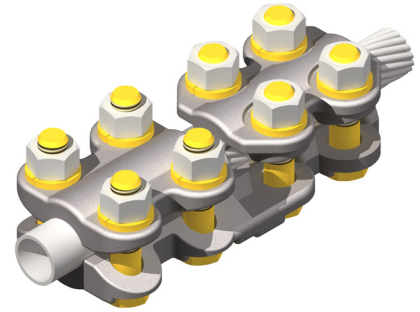

### DOSSERT® TYPE RPCV-AA Aluminum Pipe to Cable Coupler

A pipe to cable coupler which takes a wide range of cable sizes on the cable clamping member. All clamping members act independently. Bolts and lockwashers are retained captive to clamping members by use of Neoprene washers.

#### Material

Aluminum Alloy

#### Hardware

Yellow anodized aluminum nuts, bolts and lockwashers.

# 230 kV Aluminum Bolted Couplers

**DOSSERT®**

**TYPE RPCV-AA**

Aluminum Pipe to Cable Coupler