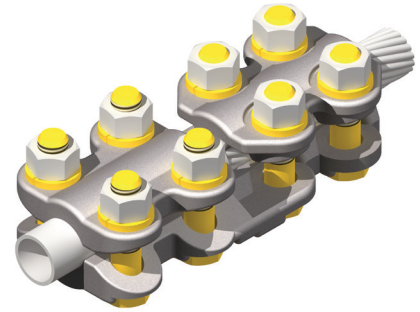

### DOSSERT® TYPE RPCV-AA Aluminum Pipe to Cable Coupler

A pipe to cable coupler which takes a wide range of cable sizes on the cable clamping member. All clamping members act independently.

#### Material

Aluminum Alloy

#### Hardware

Aluminum nuts, bolts and lockwashers.

#### Notes

- For Electro Tin plate, add "-SN" to catalog number. EX: RPCV75-90-AA-SN
- For Grade Five Galvanized Steel Hardware add "-GS5" to catalog number.  
EX: RPCV75-90-AA-GS5
- For Stainless Steel bolts, lockwashers and Everdur nuts, add "-SSHBN" to catalog number.  
EX: RPCV75-90-AA-SSHBN