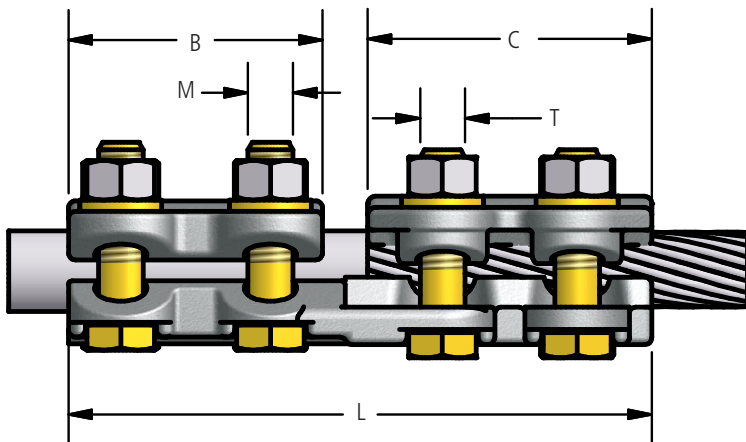

DOSSERT® TYPE RPCV-AA Aluminum Pipe to Cable Coupler

A pipe to cable coupler which takes a wide range of cable sizes on the cable clamping member. All clamping members act independently. Bolts and lockwashers are retained captive to clamping members by use of Neoprene washers.

Material

Aluminum Alloy

Hardware

Yellow anodized aluminum nuts, bolts and lockwashers.