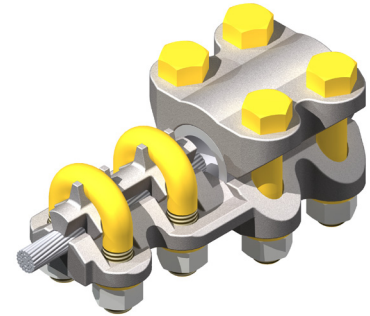

DOSSERT® TYPE UPK-AA Reducing U-Bolt Pipe to Cable Coupler

A U-bolt cable to pipe coupler. The variable U-bolt feature makes it possible for the connector for a given pipe size to accommodate several different cable sizes.

Material

Aluminum Alloy

Hardware

Yellow anodized aluminum nuts, bolts, U-bolts and lockwashers.

Ordering Information

CATALOG NUMBER	SPS	CABLE RANGE		DIMENSIONS IN INCHES			BOLT SIZE	U-BOLT SIZE
		MIN	MAX	A	L	W		
UPK50-13-AA	1/2	6STR	2/0STR	2 1/8	6	2 19/32	1/2	1/2
UPK50-21-AA	1/2	1STR	4/0STR	2 7/32	6	2 19/32	1/2	1/2
UPK50-30-AA	1/2	1/0STR	300MCM	2 5/16	6 1/4	2 19/32	1/2	1/2
UPK75-13-AA	3/4	6STR	2/0STR	2 1/8	6 1/4	2 19/32	1/2	1/2
UPK75-21-AA	3/4	1STR	4/0STR	2 7/32	6 1/4	2 13/16	1/2	1/2
UPK75-30-AA	3/4	1/0STR	300MCM	2 5/16	6 1/2	2 13/16	1/2	1/2
UPK75-50-AA	3/4	300MCM	500MCM	2 1/2	6 1/2	2 13/16	1/2	1/2
UPK100-13-AA	1	6STR	2/0STR	2 1/8	6 1/4	2 13/16	1/2	1/2
UPK100-21-AA	1	1STR	4/0STR	2 7/32	6 1/4	3 1/16	1/2	1/2
UPK100-30-AA	1	1/0STR	300MCM	2 5/16	6 1/2	3 1/16	1/2	1/2
UPK100-50-AA	1	300MCM	500MCM	2 1/2	6 1/2	3 1/16	1/2	1/2
UPK100-90-AA	1	500MCM	900MCM	2 25/32	6 1/2	3 1/16	1/2	1/2
UPK125-13-AA	1 1/4	6STR	2/0STR	2 1/8	6 5/8	3 1/16	1/2	1/2
UPK125-21-AA	1 1/4	1STR	4/0STR	2 7/32	6 5/8	3 13/32	1/2	1/2
UPK125-30-AA	1 1/4	1/0STR	300MCM	2 5/16	6 7/8	3 13/32	1/2	1/2
UPK125-50-AA	1 1/4	300MCM	500MCM	2 1/2	6 7/8	3 13/32	1/2	1/2
UPK125-90-AA	1 1/4	500MCM	900MCM	2 25/32	6 7/8	3 13/32	1/2	1/2
UPK125-100-AA	1 1/4	750MCM	1000MCM	2 27/32	7 1/8	3 13/32	1/2	1/2
UPK150-13-AA	1 1/2	6STR	2/0STR	2 1/8	6 3/8	3 21/32	1/2	1/2
UPK150-21-AA	1 1/2	1STR	4/0STR	2 7/32	6 5/8	3 21/32	1/2	1/2
UPK150-30-AA	1 1/2	1/0STR	300MCM	2 5/16	6 7/8	3 21/32	1/2	1/2
UPK150-50-AA	1 1/2	300MCM	500MCM	2 1/2	6 7/8	3 21/32	1/2	1/2
UPK150-90-AA	1 1/2	500MCM	900MCM	2 13/16	7	3 21/32	1/2	1/2
UPK150-100-AA	1 1/2	750MCM	1000MCM	2 27/32	7 1/8	3 21/32	1/2	1/2
UPK150-150-AA	1 1/2	1000MCM	1500MCM	3 1/2	7 5/8	3 21/32	1/2	5/8
UPK150-200-AA	1 1/2	1500MCM	2000MCM	3 11/16	7 7/8	3 21/32	1/2	5/8
UPK200-21-AA	2	1STR	4/0STR	2 7/32	6 7/8	4 1/8	1/2	1/2
UPK200-30-AA	2	1/0STR	300MCM	2 5/16	7 1/8	4 1/8	1/2	1/2
UPK200-50-AA	2	300MCM	500MCM	2 1/2	7 1/8	4 1/8	1/2	1/2
UPK200-90-AA	2	500MCM	900MCM	2 25/32	7 1/8	4 1/8	1/2	1/2
UPK200-100-AA	2	750MCM	1000MCM	2 27/32	7 3/8	4 1/8	1/2	1/2
UPK200-150-AA	2	1000MCM	1500MCM	3 1/2	7 5/8	4 1/8	1/2	5/8
UPK200-200-AA	2	1500MCM	2000MCM	3 11/16	7 7/8	4 1/8	1/2	5/8
UPK300-90-AA	3	500MCM	900MCM	2 35/32	7 1/4	5 1/4	1/2	1/2
UPK300-150-AA	3	1000MCM	1500MCM	3 1/2	9 1/4	5 5/8	5/8	5/8
UPK300-200-AA	3	1500MCM	2000MCM	3 1/2	8 7/8	5 1/2	5/8	5/8