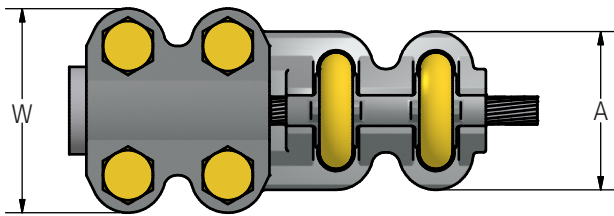

DOSSERT® TYPE UPK-AA Reducing U-Bolt Pipe to Cable Coupler

A U-bolt cable to pipe coupler. The variable U-bolt feature makes it possible for the connector for a given pipe size to accommodate several different cable sizes.

Material

Aluminum Alloy

Hardware

Yellow anodized aluminum nuts, bolts, U-bolts and lockwashers.

Ordering Information

CATALOG NUMBER	SPS	CABLE RANGE		DIMENSIONS IN INCHES			BOLT SIZE	U-BOLT SIZE
		MIN	MAX	A	L	W		
UPK50-13-AA	1/2	6STR	2/0STR	2 1/8	6	2 19/32	1/2	1/2
UPK50-21-AA	1/2	1STR	4/0STR	2 7/32	6	2 19/32	1/2	1/2
UPK50-30-AA	1/2	1/0STR	300MCM	2 5/16	6 1/4	2 19/32	1/2	1/2
UPK75-13-AA	3/4	6STR	2/0STR	2 1/8	6 1/4	2 19/32	1/2	1/2
UPK75-21-AA	3/4	1STR	4/0STR	2 7/32	6 1/4	2 13/16	1/2	1/2
UPK75-30-AA	3/4	1/0STR	300MCM	2 5/16	6 1/2	2 13/16	1/2	1/2
UPK75-50-AA	3/4	300MCM	500MCM	2 1/2	6 1/2	2 13/16	1/2	1/2
UPK100-13-AA	1	6STR	2/0STR	2 1/8	6 1/4	2 13/16	1/2	1/2
UPK100-21-AA	1	1STR	4/0STR	2 7/32	6 1/4	3 1/16	1/2	1/2
UPK100-30-AA	1	1/0STR	300MCM	2 5/16	6 1/2	3 1/16	1/2	1/2
UPK100-50-AA	1	300MCM	500MCM	2 1/2	6 1/2	3 1/16	1/2	1/2
UPK100-90-AA	1	500MCM	900MCM	2 25/32	6 1/2	3 1/16	1/2	1/2
UPK125-13-AA	1 1/4	6STR	2/0STR	2 1/8	6 5/8	3 1/16	1/2	1/2
UPK125-21-AA	1 1/4	1STR	4/0STR	2 7/32	6 5/8	3 13/32	1/2	1/2
UPK125-30-AA	1 1/4	1/0STR	300MCM	2 5/16	6 7/8	3 13/32	1/2	1/2
UPK125-50-AA	1 1/4	300MCM	500MCM	2 1/2	6 7/8	3 13/32	1/2	1/2
UPK125-90-AA	1 1/4	500MCM	900MCM	2 25/32	6 7/8	3 13/32	1/2	1/2
UPK125-100-AA	1 1/4	750MCM	1000MCM	2 27/32	7 1/8	3 13/32	1/2	1/2
UPK150-13-AA	1 1/2	6STR	2/0STR	2 1/8	6 3/8	3 21/32	1/2	1/2
UPK150-21-AA	1 1/2	1STR	4/0STR	2 7/32	6 5/8	3 21/32	1/2	1/2
UPK150-30-AA	1 1/2	1/0STR	300MCM	2 5/16	6 7/8	3 21/32	1/2	1/2
UPK150-50-AA	1 1/2	300MCM	500MCM	2 1/2	6 7/8	3 21/32	1/2	1/2
UPK150-90-AA	1 1/2	500MCM	900MCM	2 13/16	7	3 21/32	1/2	1/2
UPK150-100-AA	1 1/2	750MCM	1000MCM	2 27/32	7 1/8	3 21/32	1/2	1/2
UPK150-150-AA	1 1/2	1000MCM	1500MCM	3 1/2	7 5/8	3 21/32	1/2	5/8
UPK150-200-AA	1 1/2	1500MCM	2000MCM	3 11/16	7 7/8	3 21/32	1/2	5/8
UPK200-21-AA	2	1STR	4/0STR	2 7/32	6 7/8	4 1/8	1/2	1/2
UPK200-30-AA	2	1/0STR	300MCM	2 5/16	7 1/8	4 1/8	1/2	1/2
UPK200-50-AA	2	300MCM	500MCM	2 1/2	7 1/8	4 1/8	1/2	1/2
UPK200-90-AA	2	500MCM	900MCM	2 25/32	7 1/8	4 1/8	1/2	1/2
UPK200-100-AA	2	750MCM	1000MCM	2 27/32	7 3/8	4 1/8	1/2	1/2
UPK200-150-AA	2	1000MCM	1500MCM	3 1/2	7 5/8	4 1/8	1/2	5/8
UPK200-200-AA	2	1500MCM	2000MCM	3 11/16	7 7/8	4 1/8	1/2	5/8
UPK300-90-AA	3	500MCM	900MCM	2 35/32	7 1/4	5 1/4	1/2	1/2
UPK300-150-AA	3	1000MCM	1500MCM	3 1/2	9 1/4	5 5/8	5/8	5/8
UPK300-200-AA	3	1500MCM	2000MCM	3 1/2	8 7/8	5 1/2	5/8	5/8