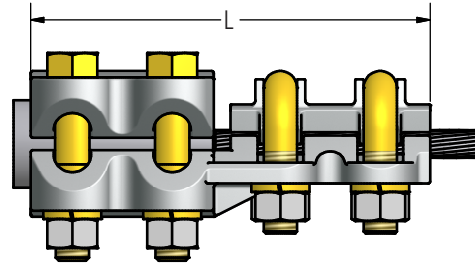

DOSSERT® TYPE UPK-AA Reducing U-Bolt Pipe to Cable Coupler

A U-bolt cable to pipe coupler. The variable U-bolt feature makes it possible for the connector for a given pipe size to accommodate several different cable sizes.

Material

Aluminum Alloy

Hardware

Yellow anodized aluminum nuts, bolts, U-bolts and lockwashers.

Ordering Information

CATALOG NUMBER	SPS	CABLE RANGE		DIMENSIONS IN INCHES			BOLT SIZE	U-BOLT SIZE
		MIN	MAX	A	L	W		
UPK50-13-AA	1/2	6STR	2/0STR	2 1/8	6	2 19/32	1/2	1/2
UPK50-21-AA	1/2	1STR	4/0STR	2 7/32	6	2 19/32	1/2	1/2
UPK50-30-AA	1/2	1/0STR	300MCM	2 5/16	6 1/4	2 19/32	1/2	1/2
UPK75-13-AA	3/4	6STR	2/0STR	2 1/8	6 1/4	2 19/32	1/2	1/2
UPK75-21-AA	3/4	1STR	4/0STR	2 7/32	6 1/4	2 13/16	1/2	1/2
UPK75-30-AA	3/4	1/0STR	300MCM	2 5/16	6 1/2	2 13/16	1/2	1/2
UPK75-50-AA	3/4	300MCM	500MCM	2 1/2	6 1/2	2 13/16	1/2	1/2
UPK100-13-AA	1	6STR	2/0STR	2 1/8	6 1/4	2 13/16	1/2	1/2
UPK100-21-AA	1	1STR	4/0STR	2 7/32	6 1/4	3 1/16	1/2	1/2
UPK100-30-AA	1	1/0STR	300MCM	2 5/16	6 1/2	3 1/16	1/2	1/2
UPK100-50-AA	1	300MCM	500MCM	2 1/2	6 1/2	3 1/16	1/2	1/2
UPK100-90-AA	1	500MCM	900MCM	2 25/32	6 1/2	3 1/16	1/2	1/2
UPK125-13-AA	1 1/4	6STR	2/0STR	2 1/8	6 5/8	3 1/16	1/2	1/2
UPK125-21-AA	1 1/4	1STR	4/0STR	2 7/32	6 5/8	3 13/32	1/2	1/2
UPK125-30-AA	1 1/4	1/0STR	300MCM	2 5/16	6 7/8	3 13/32	1/2	1/2
UPK125-50-AA	1 1/4	300MCM	500MCM	2 1/2	6 7/8	3 13/32	1/2	1/2
UPK125-90-AA	1 1/4	500MCM	900MCM	2 25/32	6 7/8	3 13/32	1/2	1/2
UPK125-100-AA	1 1/4	750MCM	1000MCM	2 27/32	7 1/8	3 13/32	1/2	1/2
UPK150-13-AA	1 1/2	6STR	2/0STR	2 1/8	6 3/8	3 21/32	1/2	1/2
UPK150-21-AA	1 1/2	1STR	4/0STR	2 7/32	6 5/8	3 21/32	1/2	1/2
UPK150-30-AA	1 1/2	1/0STR	300MCM	2 5/16	6 7/8	3 21/32	1/2	1/2
UPK150-50-AA	1 1/2	300MCM	500MCM	2 1/2	6 7/8	3 21/32	1/2	1/2
UPK150-90-AA	1 1/2	500MCM	900MCM	2 13/16	7	3 21/32	1/2	1/2
UPK150-100-AA	1 1/2	750MCM	1000MCM	2 27/32	7 1/8	3 21/32	1/2	1/2
UPK150-150-AA	1 1/2	1000MCM	1500MCM	3 1/2	7 5/8	3 21/32	1/2	5/8
UPK150-200-AA	1 1/2	1500MCM	2000MCM	3 11/16	7 7/8	3 21/32	1/2	5/8
UPK200-21-AA	2	1STR	4/0STR	2 7/32	6 7/8	4 1/8	1/2	1/2
UPK200-30-AA	2	1/0STR	300MCM	2 5/16	7 1/8	4 1/8	1/2	1/2
UPK200-50-AA	2	300MCM	500MCM	2 1/2	7 1/8	4 1/8	1/2	1/2
UPK200-90-AA	2	500MCM	900MCM	2 25/32	7 1/8	4 1/8	1/2	1/2
UPK200-100-AA	2	750MCM	1000MCM	2 27/32	7 3/8	4 1/8	1/2	1/2
UPK200-150-AA	2	1000MCM	1500MCM	3 1/2	7 5/8	4 1/8	1/2	5/8
UPK200-200-AA	2	1500MCM	2000MCM	3 11/16	7 7/8	4 1/8	1/2	5/8
UPK300-90-AA	3	500MCM	900MCM	2 35/32	7 1/4	5 1/4	1/2	1/2
UPK300-150-AA	3	1000MCM	1500MCM	3 1/2	9 1/4	5 5/8	5/8	5/8
UPK300-200-AA	3	1500MCM	2000MCM	3 1/2	8 7/8	5 1/2	5/8	5/8