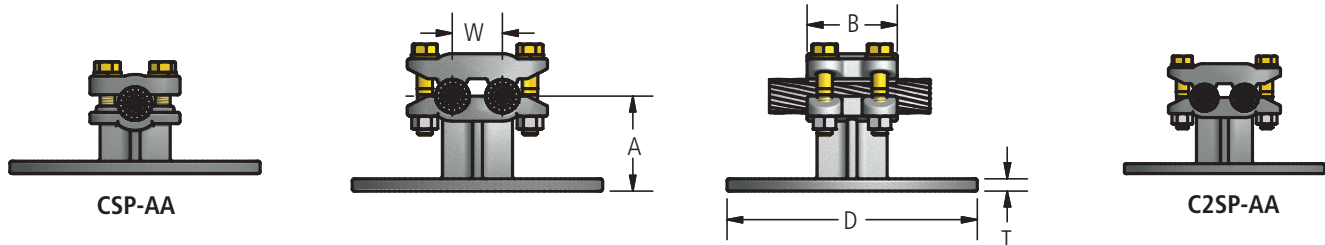

DOSSERT® TYPE CSP-AA, C2SP-AA One or Two Pipe Cable Bus Support

Pipe or Cable Bus Support for two cables or pipes.

Material

Aluminum Alloy

Hardware

Yellow anodized aluminum nuts, bolts, and lockwashers.
Galvanized steel base mounting hardware is included.

Notes

1. For a Double Cable Bus Support add a 2 after 'C'.
2. For two 300 MCM cable, with a 3 in Bolt Circle C2SP87-3-AA.
3. For base mounting dimensions and hardware see page 3 in the general catalog index.