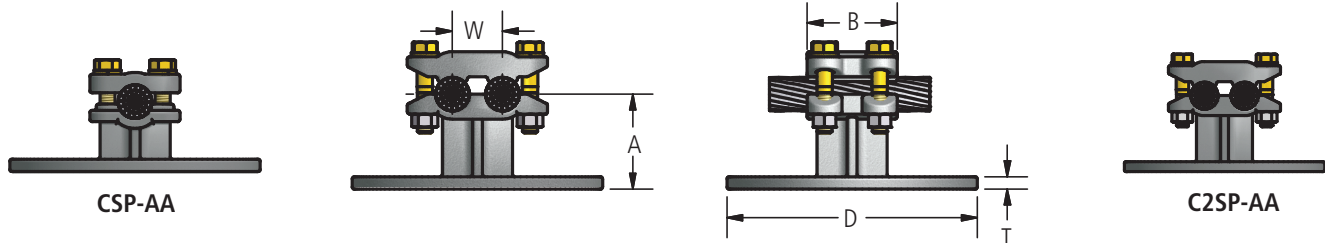

DOSSERT® TYPE CSP-AA, C2SP-AA One or Two Pipe Cable Bus Support

Pipe or Cable Bus Support for two cables or pipes.

Material

Aluminum Alloy

Hardware

Yellow anodized aluminum nuts, bolts, and lockwashers.
Galvanized steel base mounting hardware is included.

Notes

1. For a Double Cable Bus Support add a 2 after 'C'.
2. For two 300 MCM cable, with a 3 in Bolt Circle C2SP87-3-AA.
3. For base mounting dimensions and hardware see page 3 in the general catalog index.