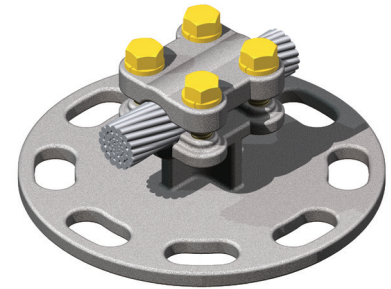

DOSSERT® TYPE CSP-AA, C2SP-AA One or Two Pipe Cable Bus Support

Pipe or Cable Bus Support for two cables or pipes.

Material

Aluminum Alloy

Hardware

Yellow anodized aluminum nuts, bolts, and lockwashers.
Galvanized steel base mounting hardware is included.

Notes

1. For a Double Cable Bus Support add a 2 after 'C'.
2. For two 300 MCM cable, with a 3 in Bolt Circle C2SP87-3-AA.
3. For base mounting dimensions and hardware see page 3 in the general catalog index.