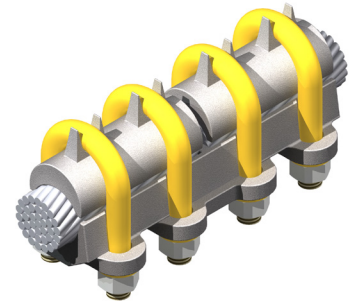

DOSSERT® TYPE UK-AA Aluminum U-Bolt Coupler

A U-Bolt type straight connector for coupling end to end two cables. Each half of the connector takes a wide range of cable sizes. Designed to provide high contact pressure on all cable sizes.

Material

Aluminum Alloy

Hardware

Yellow anodized aluminum nuts, U-bolts and lockwashers.

Ordering Information

CATALOG NUMBER	AAC CABLE RANGE		DIMENSIONS IN INCHES		U-BOLT SIZE
	MIN	MAX	L	W	
UK13-AA	6	#2/0	6 1/4	2 1/16	1/2
UK21-AA	1	#4/0	6 1/4	2 7/32	1/2
UK30-AA	#1/0	300	6 3/4	2 5/16	1/2
UK50-AA	300	500	7 1/4	2 1/2	1/2
UK90-AA	500	900	7 1/4	2 25/32	1/2
UK100-AA	750	1000	7 1/4	2 27/32	1/2
UK125-AA	600	1250	7 1/4	3	1/2
UK150-AA	1000	1500	9 1/4	3 11/32	5/8
UK200-AA	1500	2000	9 1/4	3 5/8	5/8