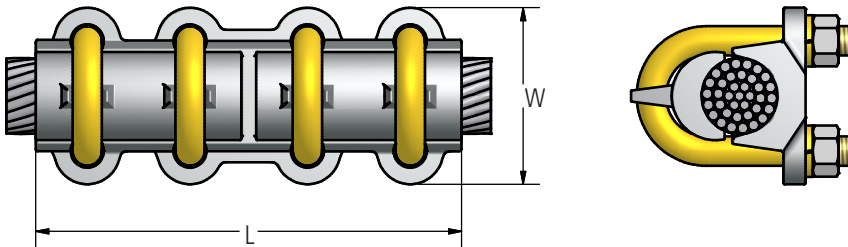

DOSSERT® TYPE UK-AA Aluminum U-Bolt Coupler

A U-Bolt type straight connector for coupling end to end two cables. Each half of the connector takes a wide range of cable sizes. Designed to provide high contact pressure on all cable sizes.

Material

Aluminum Alloy

Hardware

Yellow anodized aluminum nuts, U-bolts and lockwashers.

Ordering Information

CATALOG NUMBER	AAC CABLE RANGE		DIMENSIONS IN INCHES		U-BOLT SIZE
	MIN	MAX	L	W	
UK13-AA	6	#2/0	6 1/4	2 1/16	1/2
UK21-AA	1	#4/0	6 1/4	2 7/32	1/2
UK30-AA	#1/0	300	6 3/4	2 5/16	1/2
UK50-AA	300	500	7 1/4	2 1/2	1/2
UK90-AA	500	900	7 1/4	2 25/32	1/2
UK100-AA	750	1000	7 1/4	2 27/32	1/2
UK125-AA	600	1250	7 1/4	3	1/2
UK150-AA	1000	1500	9 1/4	3 11/32	5/8
UK200-AA	1500	2000	9 1/4	3 5/8	5/8