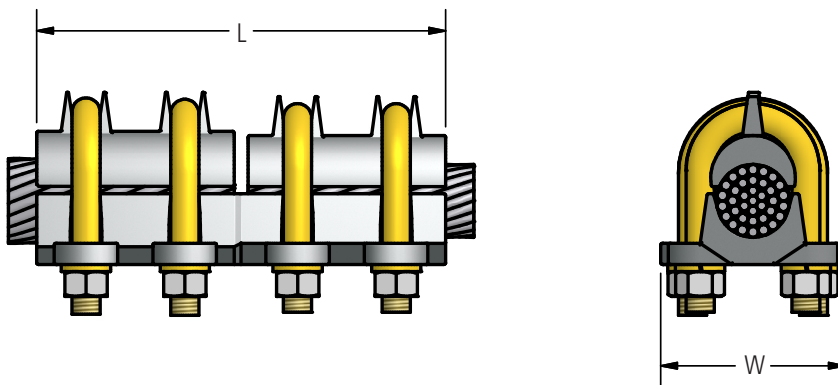

#### Aluminum U-Bolt Coupler Reducer

A U-Bolt type reducer connector for coupling end to end two unequal size cables. The variability of each half of the connector makes possible the combination of many sizes of cable.

#### Material

Aluminum Alloy

#### Hardware

Yellow anodized aluminum nuts, U-bolts and lockwashers.

230 kV Aluminum Bolted Couplers

### Ordering Information

CATALOG NUMBER	AAC CABLE RANGE MAIN		AAC CABLE RANGE TAP		DIMENSIONS IN INCHES		U-BOLT SIZE
	MIN	MAX	MIN	MAX	L	W	
UKR21-13-AA	1	4/0	6	2/0	6 1/4	2 7/32	1/2
UKR30-13-AA	1/0	300	6	2/0	6 1/2	2 5/16	1/2
UKR30-21-AA	1/0	300	1	4/0	6 1/2	2 5/16	1/2
UKR50-13-AA	300	500	6	2/0	6 1/2	2 1/2	1/2
UKR50-21-AA	300	500	1	4/0	6 1/2	2 1/2	1/2
UKR50-30-AA	300	500	1/0	300	6 3/4	2 1/2	1/2
UKR90-13-AA	500	900	6	2/0	6 3/4	2 5/32	1/2
UKR90-21-AA	500	900	1	4/0	6 3/4	2 5/32	1/2
UKR90-30-AA	500	900	1/0	300	7	2 5/32	1/2
UKR90-50-AA	500	900	300	500	7	2 5/32	1/2
UKR100-21-AA	500	900	1	4/0	6 3/4	2 7/32	1/2
UKR100-30-AA	750	1000	1/0	300	7	2 7/32	1/2
UKR100-50-AA	750	1000	300	500	7	2 7/32	1/2
UKR100-90-AA	750	1000	500	900	7 1/4	2 7/32	1/2
UKR150-30-AA	1000	1500	1/0	300	7 1/2	3 11/32	1/2
UKR150-50-AA	1000	1500	300	500	7 1/2	3 11/32	1/2
UKR150-90-AA	1000	1500	500	900	7 3/4	3 11/32	1/2
UKR150-100-AA	1000	1500	750	1000	7 3/4	3 11/32	1/2
UKR200-50-AA	1500	2000	300	500	7 1/2	3 9/16	1/2
UKR200-90-AA	1500	2000	500	900	7 3/4	3 9/16	1/2
UKR200-100-AA	1500	2000	750	1000	7 3/4	3 9/16	1/2
UKR200-150-AA	1500	2000	1000	1500	9 3/4	3 9/16	5/8