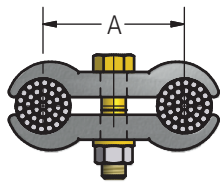

DOSSERT® TYPE CASV-AA Cable Spacer Clamp

A high strength, high conductivity aluminum cable spacer, the CASV-AA includes clamping hardware made of high-tensile aluminum for dependability and durability in the field.

Material

Aluminum Alloy

Hardware

Yellow anodized aluminum nuts, bolts and lockwashers.

Notes

1. Different sizes not listed can be ordered by contacting customer service.

230 kV Aluminum Bolted Cable Spacers

FIG. 1

FIG. 2

Ordering Information

CATALOG NUMBER	ALUMINUM CABLE RANGE		ACSR CABLE RANGE		FIG. NO.	DIMENSIONS IN INCHES		BOLT SIZE
	MIN	MAX	MIN	MAX		A	B	
CASV40-8-AA	250 MCM	400 MCM	4/0	397.5	2	8	1 1/2	1/2
CASV60-3-AA	350 MCM	600 MCM	336.4 MCM	477 MCM	1	3	1 1/2	1/2
CASV60-4-AA	350 MCM	600 MCM	336.4 MCM	477 MCM	1	4	1 1/2	1/2
CASV60-6-AA	350 MCM	600 MCM	336.4 MCM	477 MCM	2	6	1 1/2	1/2
CASV60-8-AA	350 MCM	600 MCM	336.4 MCM	477 MCM	2	8	1 1/2	1/2
CASV60-12-AA	350 MCM	600 MCM	336.4 MCM	477 MCM	2	12	1 1/2	1/2
CASV60-13-AA	350 MCM	600 MCM	336.4 MCM	477 MCM	2	13	1 1/2	1/2
CASV60-14-AA	350 MCM	600 MCM	336.4 MCM	477 MCM	2	14	1 1/2	1/2
CASV60-16-AA	350 MCM	600 MCM	336.4 MCM	477 MCM	2	16	1 1/2	1/2
CASV60-18-AA	350 MCM	600 MCM	336.4 MCM	477 MCM	2	18	1 1/2	1/2
CASV90-3-AA	500 MCM	900 MCM	477 MCM	795 MCM	1	3	1 1/2	1/2
CASV90-4-AA	500 MCM	900 MCM	477 MCM	795 MCM	1	4	1 1/2	1/2
CASV90-6-AA	500 MCM	900 MCM	477 MCM	795 MCM	2	6	1 1/2	1/2
CASV90-8-AA	500 MCM	900 MCM	477 MCM	795 MCM	2	8	1 1/2	1/2
CASV90-9-1/2-AA	500 MCM	900 MCM	477 MCM	795 MCM	2	9 1/2	1 1/2	1/2
CASV90-12-AA	500 MCM	900 MCM	477 MCM	795 MCM	2	12	1 1/2	1/2
CASV90-14-AA	500 MCM	900 MCM	477 MCM	795 MCM	2	14	1 1/2	1/2
CASV90-16-AA	500 MCM	900 MCM	477 MCM	795 MCM	2	16	1 1/2	1/2
CASV90-18-AA	500 MCM	900 MCM	477 MCM	795 MCM	2	18	1 1/2	1/2