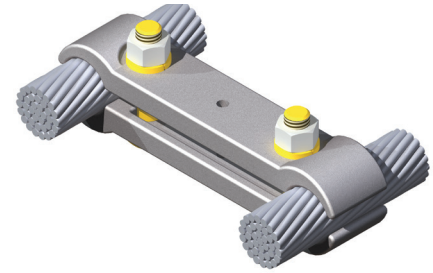

DOSSERT® TYPE CASV-AA Cable Spacer Clamp

A high strength, high conductivity aluminum cable spacer, the CASV-AA includes clamping hardware made of high-tensile aluminum for dependability and durability in the field.

Material

Aluminum Alloy

Hardware

Yellow anodized aluminum nuts, bolts and lockwashers.

Notes

1. Different sizes not listed can be ordered by contacting customer service.

230 kV Aluminum Bolted Cable Spacers

FIG. 1

FIG. 2

Ordering Information

CATALOG NUMBER	ALUMINUM CABLE RANGE		ACSR CABLE RANGE		FIG. NO.	DIMENSIONS IN INCHES		BOLT SIZE
	MIN	MAX	MIN	MAX		A	B	
CASV40-8-AA	250 MCM	400 MCM	4/0	397.5	2	8	1 1/2	1/2
CASV60-3-AA	350 MCM	600 MCM	336.4 MCM	477 MCM	1	3	1 1/2	1/2
CASV60-4-AA	350 MCM	600 MCM	336.4 MCM	477 MCM	1	4	1 1/2	1/2
CASV60-6-AA	350 MCM	600 MCM	336.4 MCM	477 MCM	2	6	1 1/2	1/2
CASV60-8-AA	350 MCM	600 MCM	336.4 MCM	477 MCM	2	8	1 1/2	1/2
CASV60-12-AA	350 MCM	600 MCM	336.4 MCM	477 MCM	2	12	1 1/2	1/2
CASV60-13-AA	350 MCM	600 MCM	336.4 MCM	477 MCM	2	13	1 1/2	1/2
CASV60-14-AA	350 MCM	600 MCM	336.4 MCM	477 MCM	2	14	1 1/2	1/2
CASV60-16-AA	350 MCM	600 MCM	336.4 MCM	477 MCM	2	16	1 1/2	1/2
CASV60-18-AA	350 MCM	600 MCM	336.4 MCM	477 MCM	2	18	1 1/2	1/2
CASV90-3-AA	500 MCM	900 MCM	477 MCM	795 MCM	1	3	1 1/2	1/2
CASV90-4-AA	500 MCM	900 MCM	477 MCM	795 MCM	1	4	1 1/2	1/2
CASV90-6-AA	500 MCM	900 MCM	477 MCM	795 MCM	2	6	1 1/2	1/2
CASV90-8-AA	500 MCM	900 MCM	477 MCM	795 MCM	2	8	1 1/2	1/2
CASV90-9-1/2-AA	500 MCM	900 MCM	477 MCM	795 MCM	2	9 1/2	1 1/2	1/2
CASV90-12-AA	500 MCM	900 MCM	477 MCM	795 MCM	2	12	1 1/2	1/2
CASV90-14-AA	500 MCM	900 MCM	477 MCM	795 MCM	2	14	1 1/2	1/2
CASV90-16-AA	500 MCM	900 MCM	477 MCM	795 MCM	2	16	1 1/2	1/2
CASV90-18-AA	500 MCM	900 MCM	477 MCM	795 MCM	2	18	1 1/2	1/2