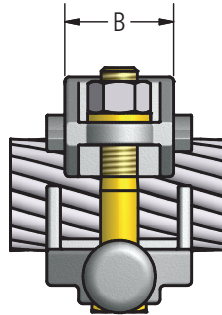

## DOSSERT® TYPE GCHV-AA Cable Grounding Clamp

Designed to de-energize cable for maintenance.

### Material

Aluminum Alloy

### Hardware

Yellow anodized aluminum bolts, nuts, and lockwashers.

### Ordering Information

CATALOG NUMBER	CABLE RANGE		DIMENSIONS			
	MIN	MAX	A	B	L	W
GCHV-40-62R-AA	1/0 STR	400 MCM	4 11/16	1 1/2	5 13/16	2 1/4
GCHV-159A-62R-AA	477 MCM	1590 ACSR	5 1/8	2	6 3/4	3 1/4
GCHV-287A-62R-AA	1780 ACSR	2870 ACSR	5 3/8	2	7 1/4	3 3/4