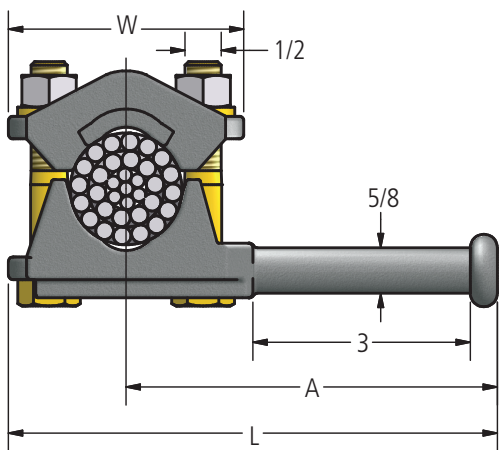

## DOSSERT® TYPE GCHV-AA Cable Grounding Clamp

Designed to de-energize cable for maintenance.

### Material

Aluminum Alloy

### Ordering Information

CATALOG NUMBER	CABLE RANGE		DIMENSIONS			
	MIN	MAX	A	B	L	W
GCHV-40-62R-AA	1/0 STR	400 MCM	4 11/16	1 1/2	5 13/16	2 1/4
GCHV-159A-62R-AA	477 MCM	1590 ACSR	5 1/8	2	6 3/4	3 1/4
GCHV-287A-62R-AA	1780 ACSR	2870 ACSR	5 3/8	2	7 1/4	3 3/4