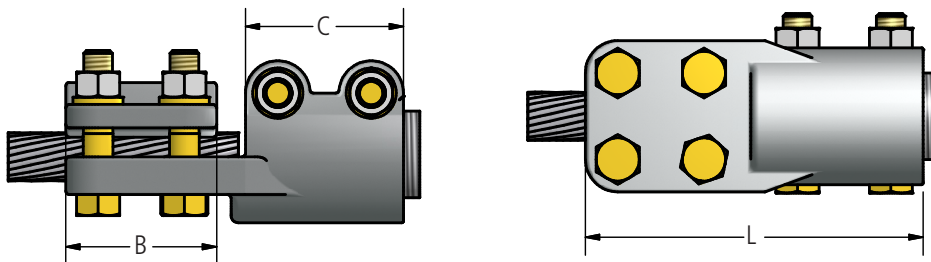

Ordering Information

CATALOG NUMBER	STUD DIA.	THREADS PER INCH	CABLE RANGE		CABLE RANGE ACSR		DIMENSIONS IN INCHES			BOLT SIZE	
			MIN	MAX	MIN	MAX	B	C	L	STUD	CABLE
SCV50-25-T13-AA	1/2	13	1/0	250M	1/0	4/0	3	2 1/4	5 1/2	1/2	1/2
SCV50-40-T13-AA	1/2	13	250M	400M	4/0	397.5	3	2 1/4	5 1/2	1/2	1/2
SCV50-60-T13-AA	1/2	13	350M	600M	336.4	477	3	2 1/4	5 1/2	1/2	1/2
SCV75-25-T16-AA	3/4	16	1/0	250M	1/0	4/0	3	2 1/4	5 1/2	1/2	1/2
SCV75-40-T16-AA	3/4	16	250M	400M	4/0	397.5	3	2 1/4	5 1/2	1/2	1/2
SCV75-60-T16-AA	3/4	16	350M	600M	336.4	477	3	2 1/4	5 1/2	1/2	1/2
SCV75-90-T16-AA	3/4	16	500M	900M	477	795	3	2 1/4	5 1/2	1/2	1/2
SCV75-125-T16-AA	3/4	16	900M	1250M	715.5	1113	3 1/4	2 1/4	5 3/4	1/2	1/2
SCV78-25-T0-AA	25/32	0	1/0	250M	1/0	4/0	3	2 1/4	5 1/2	1/2	1/2
SCV100-25-T14-AA	1	14	1/0	250M	1/0	4/0	3	2 1/4	5 1/2	1/2	1/2
SCV100-40-T14-AA	1	14	250M	400M	4/0	397.5	3	2 1/4	5 1/2	1/2	1/2
SCV100-60-T14-AA	1	14	350M	600M	336.4	477	3	2 1/4	5 1/2	1/2	1/2
SCV100-90-T14-AA	1	14	500M	900M	477	795	3	2 1/4	5 1/2	1/2	1/2
SCV100-125-T14-AA	1	14	900M	1250M	715.5	1113	3 1/4	2 1/4	5 3/4	1/2	1/2
SCV112-25-T12-AA	1-1/8	12	1/0	250M	1/0	4/0	3	2 1/4	5 1/2	1/2	1/2
SCV112-40-T12-AA	1-1/8	12	250M	400M	4/0	397.5	3	2 1/4	5 1/2	1/2	1/2
SCV112-60-T12-AA	1-1/8	12	350M	600M	336.4	477	3	2 1/4	5 1/2	1/2	1/2
SCV112-90-T12-AA	1-1/8	12	500M	900M	477	795	3	2 1/4	5 1/2	1/2	1/2
SCV112-125-T12-AA	1-1/8	12	900M	1250M	715.5	1113	3 1/4	2 1/4	5 3/4	1/2	1/2
SCV112-160-T12-AA	1-1/8	12	1250M	1600M	1113	1431	4 3/8	2 1/4	6 7/8	1/2	5/8