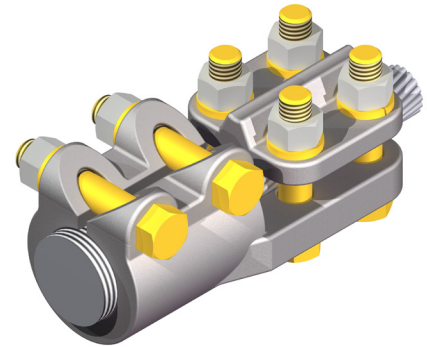

DOSSERT® TYPE SCV-AA Stud Connector to Cable

Stud connector is designed for use on aluminum studs. The cable connector is designed with a universal groove which allows a range of aluminum or ACSR conductor for each size.

230 kV Aluminum Bolted Stud Connectors

Ordering Information

CATALOG NUMBER	STUD DIA.	THREADS PER INCH	CABLE RANGE		CABLE RANGE ACSR		DIMENSIONS IN INCHES			BOLT SIZE	
			MIN	MAX	MIN	MAX	B	C	L	STUD	CABLE
SCV50-25-T13-AA	1/2	13	1/0	250M	1/0	4/0	3	2 1/4	5 1/2	1/2	1/2
SCV50-40-T13-AA	1/2	13	250M	400M	4/0	397.5	3	2 1/4	5 1/2	1/2	1/2
SCV50-60-T13-AA	1/2	13	350M	600M	336.4	477	3	2 1/4	5 1/2	1/2	1/2
SCV75-25-T16-AA	3/4	16	1/0	250M	1/0	4/0	3	2 1/4	5 1/2	1/2	1/2
SCV75-40-T16-AA	3/4	16	250M	400M	4/0	397.5	3	2 1/4	5 1/2	1/2	1/2
SCV75-60-T16-AA	3/4	16	350M	600M	336.4	477	3	2 1/4	5 1/2	1/2	1/2
SCV75-90-T16-AA	3/4	16	500M	900M	477	795	3	2 1/4	5 1/2	1/2	1/2
SCV75-125-T16-AA	3/4	16	900M	1250M	715.5	1113	3 1/4	2 1/4	5 3/4	1/2	1/2
SCV78-25-T0-AA	25/32	0	1/0	250M	1/0	4/0	3	2 1/4	5 1/2	1/2	1/2
SCV100-25-T14-AA	1	14	1/0	250M	1/0	4/0	3	2 1/4	5 1/2	1/2	1/2
SCV100-40-T14-AA	1	14	250M	400M	4/0	397.5	3	2 1/4	5 1/2	1/2	1/2
SCV100-60-T14-AA	1	14	350M	600M	336.4	477	3	2 1/4	5 1/2	1/2	1/2
SCV100-90-T14-AA	1	14	500M	900M	477	795	3	2 1/4	5 1/2	1/2	1/2
SCV100-125-T14-AA	1	14	900M	1250M	715.5	1113	3 1/4	2 1/4	5 3/4	1/2	1/2
SCV112-25-T12-AA	1-1/8	12	1/0	250M	1/0	4/0	3	2 1/4	5 1/2	1/2	1/2
SCV112-40-T12-AA	1-1/8	12	250M	400M	4/0	397.5	3	2 1/4	5 1/2	1/2	1/2
SCV112-60-T12-AA	1-1/8	12	350M	600M	336.4	477	3	2 1/4	5 1/2	1/2	1/2
SCV112-90-T12-AA	1-1/8	12	500M	900M	477	795	3	2 1/4	5 1/2	1/2	1/2
SCV112-125-T12-AA	1-1/8	12	900M	1250M	715.5	1113	3 1/4	2 1/4	5 3/4	1/2	1/2
SCV112-160-T12-AA	1-1/8	12	1250M	1600M	1113	1431	4 3/8	2 1/4	6 7/8	1/2	5/8