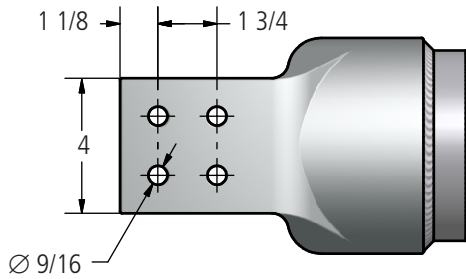

DOSSERT®

TYPE 34300

Tube To Flat

Double terminal is designed to connect to aluminum or copper pads.

Material

Aluminum Alloy

Ordering Information

CATALOG NUMBER	SPS	DIMENSIONS IN INCHES				NOMINAL WEIGHT LBS
		A	B	C	D	
34308E	3	7.62	4.12	2.62	1.75	5.20
34309E	3 1/2	8.19	4.69	2.94	2.00	5.90
34310E	4	8.44	5.19	3.25	2.25	6.20
34312E	5	9.00	6.38	3.44	2.75	8.30
34313E	6	9.50	7.56	4.25	3.25	9.50