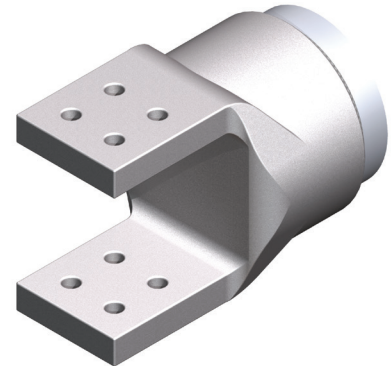

DOSSERT®

TYPE 34300

Tube To Flat

Double terminal is designed to connect to aluminum or copper pads.

Material

Aluminum Alloy

Ordering Information

CATALOG NUMBER	SPS	DIMENSIONS IN INCHES				NOMINAL WEIGHT LBS
		A	B	C	D	
34308E	3	7.62	4.12	2.62	1.75	5.20
34309E	3 1/2	8.19	4.69	2.94	2.00	5.90
34310E	4	8.44	5.19	3.25	2.25	6.20
34312E	5	9.00	6.38	3.44	2.75	8.30
34313E	6	9.50	7.56	4.25	3.25	9.50