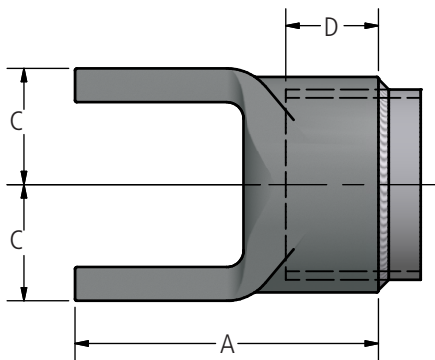

DOSSERT®

TYPE 34300

Tube To Flat

Double terminal is designed to connect to aluminum or copper pads.

Material

Aluminum Alloy

Ordering Information

CATALOG NUMBER	SPS	DIMENSIONS IN INCHES				NOMINAL WEIGHT LBS
		A	B	C	D	
34308E	3	7.62	4.12	2.62	1.75	5.20
34309E	3 1/2	8.19	4.69	2.94	2.00	5.90
34310E	4	8.44	5.19	3.25	2.25	6.20
34312E	5	9.00	6.38	3.44	2.75	8.30
34313E	6	9.50	7.56	4.25	3.25	9.50