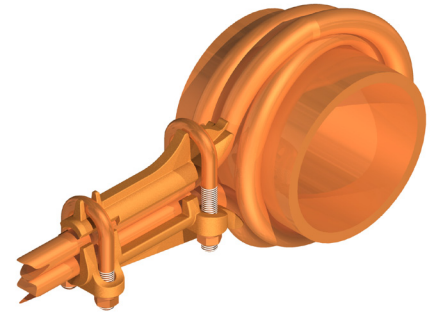

DOSSERT®

TYPE GH

Ground Connector For Cable To Large Diameter Pipe

A ground connector for connecting a cable or wire to a large diameter pipe, tubular column or fence post. Each connector size accommodates a wide range of pipe sizes as well as cable sizes.

Material

Copper Alloy

Hardware

Everdur U-bolts, nuts and lockwashers

Bronze Grounding Connectors and Everdur Hardware

Ordering Information

CATALOG NUMBER	GROUNDING		GROUNDING PIPE SPS	DIMENSIONS IN INCHES				BOLT SIZE
	MIN	MAX		C	H	L	W	
GH13	4 Stranded	2/0 Stranded	6	3	4 7/16	5 1/4	2 7/16	1/2
GH13-S	4 Stranded	2/0 Stranded	Above 6	3	7	5 1/4	2 7/16	1/2
GH25	2/0 Stranded	250 MCM	6	4	4 1/8	6 1/4	2 3/4	1/2
GH25-S	2/0 Stranded	250 MCM	Above 6	4	7 1/2	6 1/4	2 3/4	1/2
GH50	300 MCM	500 MCM	6	4 1/2	4 7/8	6 3/4	2 3/4	1/2
GH50-S	300 MCM	500 MCM	Above 6	4 1/2	9	6 3/4	2 3/4	1/2