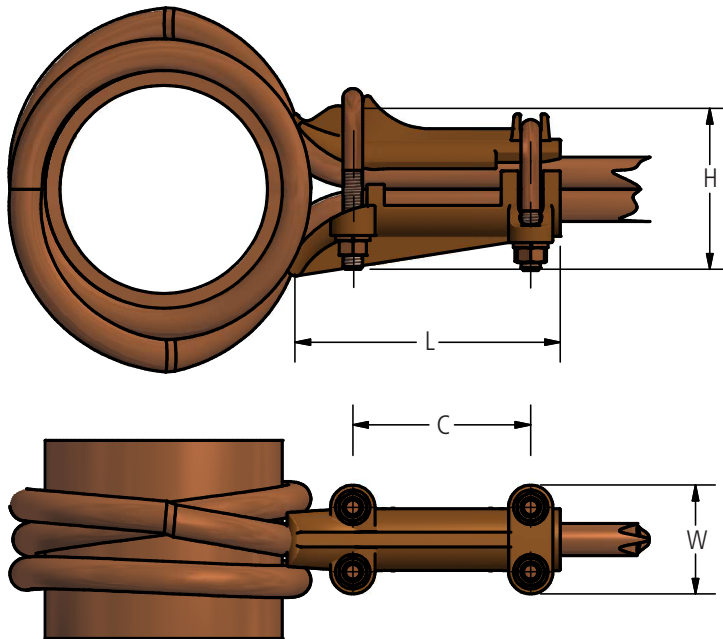

DOSSERT®

TYPE GH

Ground Connector For Cable To Large Diameter Pipe

A ground connector for connecting a cable or wire to a large diameter pipe, tubular column or fence post. Each connector size accommodates a wide range of pipe sizes as well as cable sizes.

Material

Copper Alloy

Hardware

Everdur U-bolts, nuts and lockwashers

Bronze Grounding Connectors and Everdur Hardware

Ordering Information

CATALOG NUMBER	GROUNDING		GROUNDING PIPE SPS	DIMENSIONS IN INCHES				BOLT SIZE
	MIN	MAX		C	H	L	W	
GH13	4 Stranded	2/0 Stranded	6	3	4 7/16	5 1/4	2 7/16	1/2
GH13-S	4 Stranded	2/0 Stranded	Above 6	3	7	5 1/4	2 7/16	1/2
GH25	2/0 Stranded	250 MCM	6	4	4 1/8	6 1/4	2 3/4	1/2
GH25-S	2/0 Stranded	250 MCM	Above 6	4	7 1/2	6 1/4	2 3/4	1/2
GH50	300 MCM	500 MCM	6	4 1/2	4 7/8	6 3/4	2 3/4	1/2
GH50-S	300 MCM	500 MCM	Above 6	4 1/2	9	6 3/4	2 3/4	1/2