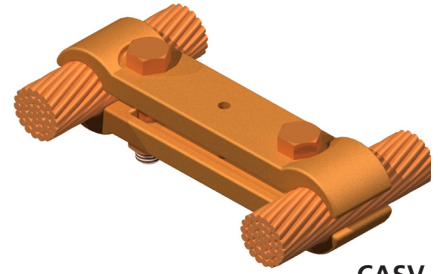

### DOSSERT® TYPE CASV Cable Spacer Clamp

#### Material

Copper Alloy

#### Hardware

Everdur-nuts, bolts and lock washers.

CASV

FIG. 1

FIG. 2

### Ordering Information

CATALOG NUMBER	CABLE RANGE		FIG. NO.	DIMENSIONS IN INCHES		BOLT SIZE
	MIN	MAX		A	B	
CASV60-4	350 MCM	600 MCM	1	4	1 1/2	1/2
CASV90-3	500 MCM	900 MCM	1	3	1 1/2	1/2
CASV90-4	500 MCM	900 MCM	1	4	1 1/2	1/2
CASV90-6	500 MCM	900 MCM	2	6	1 1/2	1/2
CASV90-12	500 MCM	900 MCM	2	12	1 1/2	1/2
CASV100-2 1/2	750 MCM	1000 MCM	1	2 1/2	1 1/2	1/2
CASV100-4	750 MCM	1000 MCM	1	4	1 1/2	1/2
CASV100-6	750 MCM	1000 MCM	2	6	1 1/2	1/2
CASV100-8	750 MCM	1000 MCM	2	8	1 1/2	1/2
CASV200-6	1500 MCM	2000 MCM	2	6	2 1/8	5/8
CASV200-8	1500 MCM	2000 MCM	2	8	2 1/8	5/8