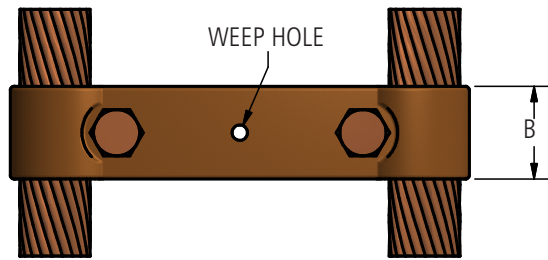

### DOSSERT® TYPE CASV Cable Spacer Clamp

#### Hardware

Everdur-nuts, bolts and lock washers.

CASV

FIG. 1

FIG. 2

### Ordering Information

CATALOG NUMBER	CABLE RANGE		FIG. NO.	DIMENSIONS IN INCHES		BOLT SIZE
	MIN	MAX		A	B	
CASV60-4	350 MCM	600 MCM	1	4	1 1/2	1/2
CASV90-3	500 MCM	900 MCM	1	3	1 1/2	1/2
CASV90-4	500 MCM	900 MCM	1	4	1 1/2	1/2
CASV90-6	500 MCM	900 MCM	2	6	1 1/2	1/2
CASV90-12	500 MCM	900 MCM	2	12	1 1/2	1/2
CASV100-2 1/2	750 MCM	1000 MCM	1	2 1/2	1 1/2	1/2
CASV100-4	750 MCM	1000 MCM	1	4	1 1/2	1/2
CASV100-6	750 MCM	1000 MCM	2	6	1 1/2	1/2
CASV100-8	750 MCM	1000 MCM	2	8	1 1/2	1/2
CASV200-6	1500 MCM	2000 MCM	2	6	2 1/8	5/8
CASV200-8	1500 MCM	2000 MCM	2	8	2 1/8	5/8