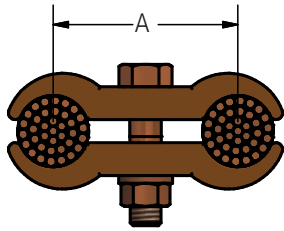

### DOSSERT® TYPE CASV Cable Spacer Clamp

#### Material

Copper Alloy

#### Hardware

Everdur-nuts, bolts and lock washers.

CASV

FIG. 1

FIG. 2

### Ordering Information

CATALOG NUMBER	CABLE RANGE		FIG. NO.	DIMENSIONS IN INCHES		BOLT SIZE
	MIN	MAX		A	B	
CASV60-4	350 MCM	600 MCM	1	4	1 1/2	1/2
CASV90-3	500 MCM	900 MCM	1	3	1 1/2	1/2
CASV90-4	500 MCM	900 MCM	1	4	1 1/2	1/2
CASV90-6	500 MCM	900 MCM	2	6	1 1/2	1/2
CASV90-12	500 MCM	900 MCM	2	12	1 1/2	1/2
CASV100-2 1/2	750 MCM	1000 MCM	1	2 1/2	1 1/2	1/2
CASV100-4	750 MCM	1000 MCM	1	4	1 1/2	1/2
CASV100-6	750 MCM	1000 MCM	2	6	1 1/2	1/2
CASV100-8	750 MCM	1000 MCM	2	8	1 1/2	1/2
CASV200-6	1500 MCM	2000 MCM	2	6	2 1/8	5/8
CASV200-8	1500 MCM	2000 MCM	2	8	2 1/8	5/8