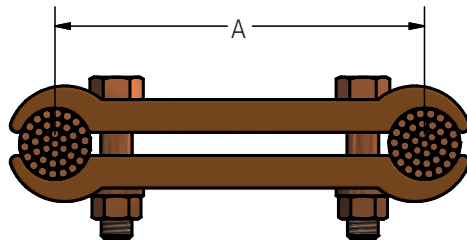

### DOSSERT® TYPE CASV Cable Spacer Clamp

#### Material

Copper Alloy

#### Hardware

Everdur-nuts, bolts and lock washers.

CASV

FIG. 1

FIG. 2

### Ordering Information

CATALOG NUMBER	CABLE RANGE		FIG. NO.	DIMENSIONS IN INCHES		BOLT SIZE
	MIN	MAX		A	B	
CASV60-4	350 MCM	600 MCM	1	4	1 1/2	1/2
CASV90-3	500 MCM	900 MCM	1	3	1 1/2	1/2
CASV90-4	500 MCM	900 MCM	1	4	1 1/2	1/2
CASV90-6	500 MCM	900 MCM	2	6	1 1/2	1/2
CASV90-12	500 MCM	900 MCM	2	12	1 1/2	1/2
CASV100-2 1/2	750 MCM	1000 MCM	1	2 1/2	1 1/2	1/2
CASV100-4	750 MCM	1000 MCM	1	4	1 1/2	1/2
CASV100-6	750 MCM	1000 MCM	2	6	1 1/2	1/2
CASV100-8	750 MCM	1000 MCM	2	8	1 1/2	1/2
CASV200-6	1500 MCM	2000 MCM	2	6	2 1/8	5/8
CASV200-8	1500 MCM	2000 MCM	2	8	2 1/8	5/8