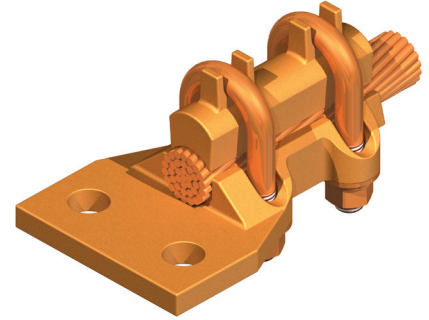

### TYPE UL-90H

#### Copper Horizontal Terminal For Cable To Bus

A horizontal angle terminal for connecting a cable at 90 degree to the bus.

#### Material

Copper Alloy

#### Hardware

Everdur U-bolts, nuts and lockwashers.

Bronze Terminals, Taps