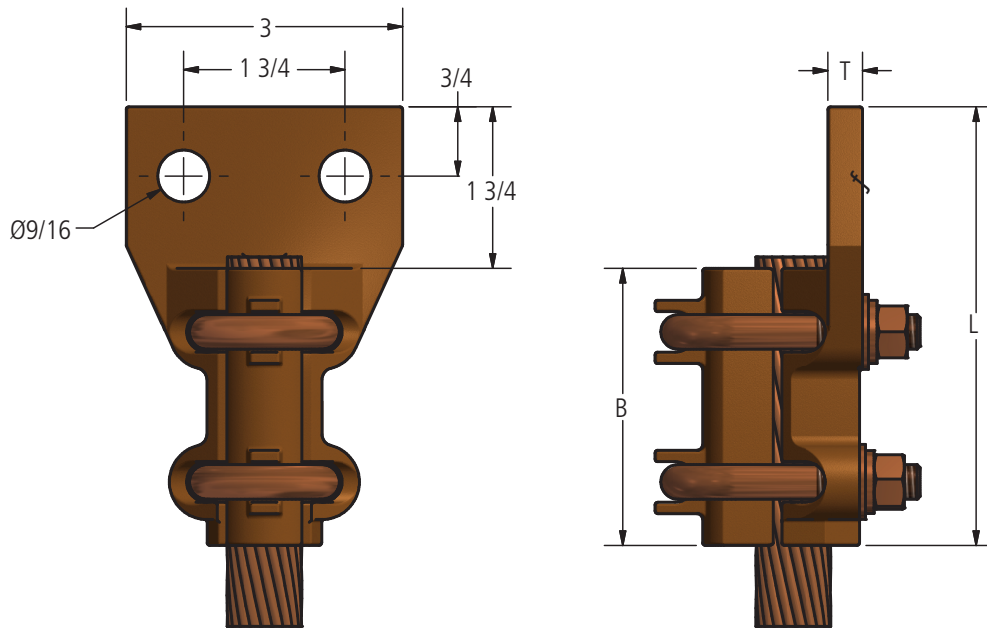

DOSSERT®

TYPE UL-90H

Copper Horizontal Terminal For Cable To Bus

A horizontal angle terminal for connecting a cable at 90 degree to the bus.

Material

Copper Alloy

Hardware

Everdur U-bolts, nuts and lockwashers.

Bronze Terminals, Taps

Ordering Information

CATALOG NUMBER	CABLE SIZE		DIMENSIONS IN INCHES			U-BOLT SIZE
	MIN	MAX	B	L	T	
UL13-2N-90H	6 Str	2/0 Str	2 1/2	4 1/4	5/16	5/16
UL21-2N-90H	1 Str	4/0 Str	2 5/8	4 3/8	5/16	3/8
UL30-2N-90H	1/0 Str	300 MCM	2 3/4	4 1/2	3/8	3/8
UL50-2N-90H	300 MCM	500 MCM	3	4 3/4	3/8	3/8
UL80-2N-90H	500 MCM	800 MCM	3 1/4	5	1/2	1/2
UL100-2N-90H	750 MCM	1000 MCM	3 1/2	5 1/4	1/2	1/2
UL150-2N-90H	1000 MCM	1500 MCM	4	5 3/4	9/16	1/2
UL200-2N-90H	1500 MCM	2000 MCM	4 1/2	6 1/4	9/16	1/2