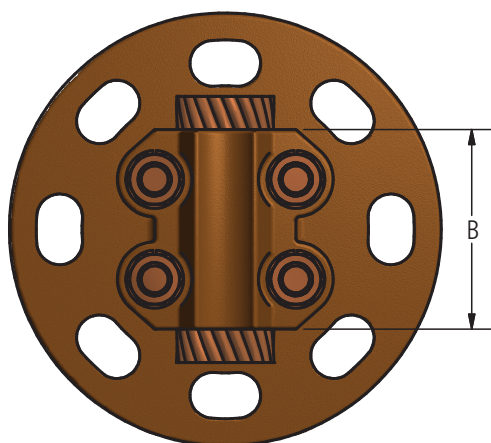

DOSSERT®

TYPE CVSP Cable Bus Support

Material

Copper Alloy

Hardware

Everdur bolts, nuts and lockwashers
Mounting hardware galvanized steel

Note

For less mounting hardware add suffix
'LMH' to catalog number.

Ex: CVSP143A-5-LMH

Ordering Information

CATALOG NUMBER	CABLE RANGE				SPS RANGE		DIMENSIONS IN INCHES			
	SMALL GROOVE		LARGE GROOVE		SMALL GROOVE	LARGE GROOVE	BOLT CIRCLE	A	B	D
	MIN	MAX	MIN	MAX						
CVSP143-3	3/0 STR	700 MCM	715.5 MCM	1431 STR	1/4	1	3	3 1/4	3	4 1/4
CVSP143-5	3/0 STR	700 MCM	715.5 MCM	1431 STR	1/4	1	5	3	3	6 1/4