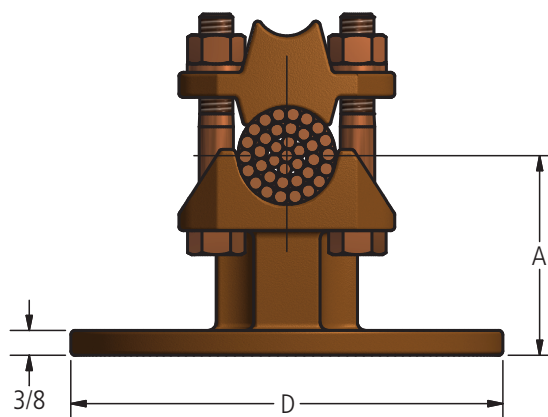

DOSSERT®

TYPE CVSP Cable Bus Support

Material

Copper Alloy

Hardware

Everdur bolts, nuts and lockwashers
Mounting hardware galvanized steel

Note

For less mounting hardware add suffix
'LMH' to catalog number.

Ex: CVSP143A-5-LMH

Ordering Information

CATALOG NUMBER	CABLE RANGE				SPS RANGE		DIMENSIONS IN INCHES			
	SMALL GROOVE		LARGE GROOVE		SMALL GROOVE	LARGE GROOVE	BOLT CIRCLE	A	B	D
	MIN	MAX	MIN	MAX						
CVSP143-3	3/0 STR	700 MCM	715.5 MCM	1431 STR	1/4	1	3	3 1/4	3	4 1/4
CVSP143-5	3/0 STR	700 MCM	715.5 MCM	1431 STR	1/4	1	5	3	3	6 1/4