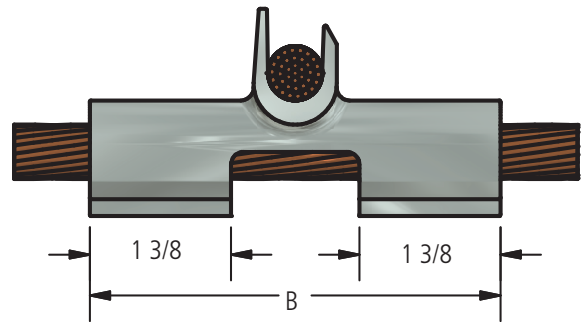

## DOSSERT® TYPE CSX Compression Cross Connector

### Material

Tin plated copper alloy

### Ordering Information

CATALOG NUMBER	CONDUCTOR SIZE		DIMENSIONS IN INCHES	
			B	C
CSX13-13	2/0 STR	2/0 STR	3 13/16	19/32
CSX21-13	4/0 STR	2/0 STR	4 1/4	3/4
CSX21-21	4/0 STR	4/0 STR	4 1/4	25/32
CSX50-50	500 MCM	500 MCM	4 5/8	1 1/8