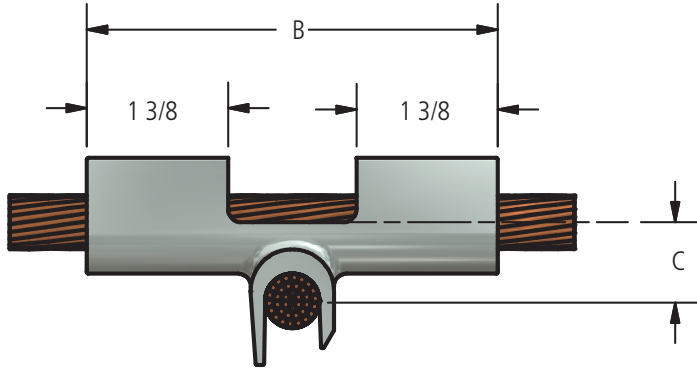

## DOSSERT® TYPE CSX Compression Cross Connector

### Material

Tin plated copper alloy

### Ordering Information

CATALOG NUMBER	CONDUCTOR SIZE		DIMENSIONS IN INCHES	
			B	C
CSX13-13	2/0 STR	2/0 STR	3 13/16	19/32
CSX21-13	4/0 STR	2/0 STR	4 1/4	3/4
CSX21-21	4/0 STR	4/0 STR	4 1/4	25/32
CSX50-50	500 MCM	500 MCM	4 5/8	1 1/8