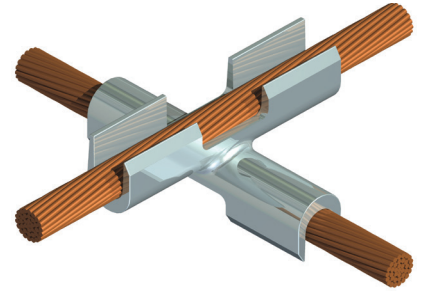

## DOSSERT® TYPE CSX Compression Cross Connector

### Material

Tin plated copper alloy