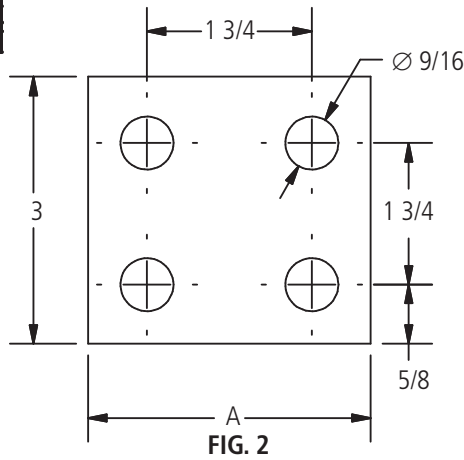

DOSSERT® TYPE CSTF Compression Tap Connector

Material

Tin plated copper alloy

Ordering Information

CATALOG NUMBER	CABLE SIZE	FIG. NO.	DIMENSIONS IN INCHES				
			A	E	L	T	W
CSTF13-1-2N	2/0 STR	1	1 1/2	3 7/8	4 3/4	1/4	3/4
CSTF21-1-2N	4/0 STR	1	1 1/2	4 1/16	4 3/4	1/4	7/8
CSTF21-1-4N	4/0 STR	2	3	4 1/16	6 1/4	1/4	7/8
CSTF35-1-2N	350 MCM	1	1 1/2	4 3/16	4 3/4	5/16	1 1/16
CSTF35-1-4N	350 MCM	2	3	4 3/16	6 1/4	5/16	1 1/16
CSTF50-1-4N	500 MCM	2	3	4 5/16	6 1/4	3/8	1 3/16