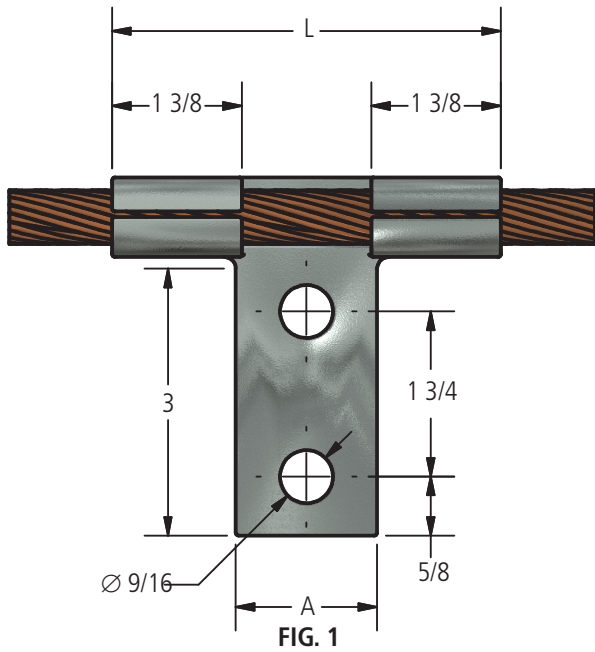

DOSSERT® TYPE CSTF Compression Tap Connector

Material

Tin plated copper alloy

Ordering Information

CATALOG NUMBER	CABLE SIZE	FIG. NO.	DIMENSIONS IN INCHES				
			A	E	L	T	W
CSTF13-1-2N	2/0 STR	1	1 1/2	3 7/8	4 3/4	1/4	3/4
CSTF21-1-2N	4/0 STR	1	1 1/2	4 1/16	4 3/4	1/4	7/8
CSTF21-1-4N	4/0 STR	2	3	4 1/16	6 1/4	1/4	7/8
CSTF35-1-2N	350 MCM	1	1 1/2	4 3/16	4 3/4	5/16	1 1/16
CSTF35-1-4N	350 MCM	2	3	4 3/16	6 1/4	5/16	1 1/16
CSTF50-1-4N	500 MCM	2	3	4 5/16	6 1/4	3/8	1 3/16