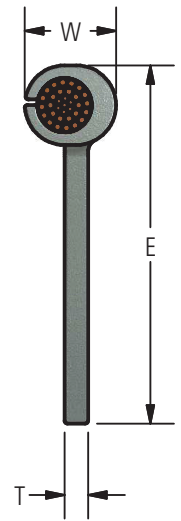

DOSSERT® TYPE CSTF Compression Tap Connector

Material

Tin plated copper alloy

Ordering Information

CATALOG NUMBER	CABLE SIZE	FIG. NO.	DIMENSIONS IN INCHES				
			A	E	L	T	W
CSTF13-1-2N	2/0 STR	1	1 1/2	3 7/8	4 3/4	1/4	3/4
CSTF21-1-2N	4/0 STR	1	1 1/2	4 1/16	4 3/4	1/4	7/8
CSTF21-1-4N	4/0 STR	2	3	4 1/16	6 1/4	1/4	7/8
CSTF35-1-2N	350 MCM	1	1 1/2	4 3/16	4 3/4	5/16	1 1/16
CSTF35-1-4N	350 MCM	2	3	4 3/16	6 1/4	5/16	1 1/16
CSTF50-1-4N	500 MCM	2	3	4 5/16	6 1/4	3/8	1 3/16