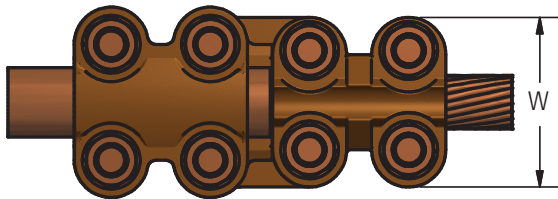

Hardware

Everdur bolts, nuts and lockwashers

Ordering Information

CATALOG NUMBER	SPS	CABLE RANGE		DIMENSIONS IN INCHES	
		MIN	MAX	L	W
RPCV38-50-S	3/8	1/0 SOL	500 MCM	5 5/8	2 7/16
RPCV50-25	1/2	4 SOL	250 MCM	5 7/8	2 5/8
RPCV50-50-S	1/2	1/0 SOL	500 MCM	5 3/4	2 5/8
RPCV50-60-S	1/2	4 SOL	600 MCM	5 7/8	2 5/8
RPCV75-25	3/4	4 SOL	250 MCM	6	2 7/8
RPCV75-50-S	3/4	1/0 SOL	500 MCM	5 7/8	2 7/8
RPCV75-60-S	3/4	4 SOL	600 MCM	6	2 7/8
RPCV100-25	1	4 SOL	250 MCM	6	3 3/16
RPCV100-50-S	1	1/0 SOL	500 MCM	5 7/8	3 3/16
RPCV100-60-S	1	4 SOL	600 MCM	6	3 3/16
RPCV100-80-S	1	2/0 SOL	800 MCM	6 1/8	3 3/16
RPCV100-100-S	1	4/0 SOL	1000 MCM	6 1/8	2 7/8
RPCV125-25	1 1/4	4 SOL	250 MCM	5 7/8	3 7/16
RPCV125-50-S	1 1/4	1/0 SOL	500 MCM	5 3/4	3 7/16
RPCV125-60-S	1 1/4	4 SOL	600 MCM	5 7/8	3 7/16
RPCV125-80-S	1 1/4	2/0 SOL	800 MCM	6	3 7/16
RPCV125-100-S	1 1/4	4/0 SOL	1000 MCM	6	3 7/16
RPCV150-25	1 1/2	4 SOL	250 MCM	5 7/8	3 11/16
RPCV150-50-S	1 1/2	1/0 SOL	500 MCM	5 3/4	3 11/16
RPCV150-60-S	1 1/2	4 SOL	600 MCM	5 7/8	3 11/16
RPCV150-80-S	1 1/2	2/0 SOL	800 MCM	6	3 5/8
RPCV150-100-S	1 1/2	4/0 SOL	1000 MCM	6	3 5/8
RPCV150-150-S	1 1/2	4/0 SOL	2000 MCM	6 1/2	3 5/8
RPCV150-200-S	1 1/2	500 MCM	2000 MCM	6 1/2	3 5/8
RPCV200-25	2	4 SOL	250 MCM	6 1/8	4 1/8
RPCV200-50-S	2	1/0 SOL	500 MCM	6	4 1/8
RPCV200-60-S	2	4 SOL	600 MCM	6 1/8	4 1/8
RPCV200-80-S	2	2/0 SOL	800 MCM	6 1/4	4 1/8
RPCV200-100-S	2	4/0 SOL	1000 MCM	6 1/4	4 1/8
RPCV200-150-S	2	4/0 SOL	2000 MCM	6 3/4	4 1/8

CATALOG NUMBER	SPS	CABLE RANGE		DIMENSIONS IN INCHES	
		MIN	MAX	L	W
RPCV200-200-S	2	500 MCM	2000 MCM	6 3/4	4 1/8
RPCV250-25	2 1/2	4 SOL	250 MCM	6 1/8	4 5/8
RPCV250-50-S	2 1/2	1/0 SOL	500 MCM	6	4 5/8
RPCV250-60-S	2 1/2	4 SOL	600 MCM	6 1/8	4 5/8
RPCV250-80-S	2 1/2	2/0 SOL	800 MCM	6 1/4	4 5/8
RPCV250-100-S	2 1/2	4/0 SOL	1000 MCM	6 1/4	4 5/8
RPCV250-150-S	2 1/2	4/0 SOL	2000 MCM	6 3/4	4 5/8
RPCV250-200-S	2 1/2	500 MCM	2000 MCM	6 3/4	4 5/8
RPCV300-25	3	4 SOL	250 MCM	6 3/8	5 3/8
RPCV300-50-S	3	1/0 SOL	500 MCM	6 1/4	5 3/8
RPCV300-60-S	3	4 SOL	600 MCM	6 3/8	5 3/8
RPCV300-80-S	3	2/0 SOL	800 MCM	6 1/2	5 3/8
RPCV300-100-S	3	4/0 SOL	1000 MCM	6 1/2	5 3/8
RPCV300-150-S	3	4/0 SOL	2000 MCM	7	5 3/8
RPCV300-200-S	3	500 MCM	2000 MCM	7	5 7/8
RPCV350-25	3 1/2	4 SOL	250 MCM	6 1/2	6 1/8
RPCV350-50-S	3 1/2	1/0 SOL	500 MCM	6 1/4	5 7/8
RPCV350-60-S	3 1/2	4 SOL	600 MCM	6 3/8	5 7/8
RPCV350-80-S	3 1/2	2/0 SOL	800 MCM	6 1/2	5 7/8
RPCV350-100-S	3 1/2	4/0 SOL	1000 MCM	6 1/2	5 7/8
RPCV350-150-S	3 1/2	4/0 SOL	2000 MCM	7	5 7/8
RPCV350-200-S	3 1/2	500 MCM	2000 MCM	7	5 7/8
RPCV400-25	4	4 SOL	250 MCM	6 5/8	6 3/8
RPCV400-50-S	4	1/0 SOL	500 MCM	6 1/2	6 3/8
RPCV400-60-S	4	4 SOL	600 MCM	6 5/8	6 3/8
RPCV400-80-S	4	2/0 SOL	800 MCM	6 3/4	6 3/8
RPCV400-100-S	4	4/0 SOL	1000 MCM	6 3/4	6 3/8
RPCV400-150-S	4	4/0 SOL	2000 MCM	7 1/2	6 3/8
RPCV400-200-S	4	500 MCM	2000 MCM	7 1/2	6 3/8