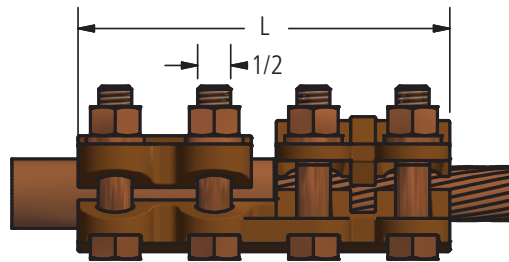

Hardware

Everdur bolts, nuts and lockwashers

Ordering Information

CATALOG NUMBER	SPS	CABLE RANGE		DIMENSIONS IN INCHES	
		MIN	MAX	L	W
RPCV38-50-S	3/8	1/0 SOL	500 MCM	5 5/8	2 7/16
RPCV50-25	1/2	4 SOL	250 MCM	5 7/8	2 5/8
RPCV50-50-S	1/2	1/0 SOL	500 MCM	5 3/4	2 5/8
RPCV50-60-S	1/2	4 SOL	600 MCM	5 7/8	2 5/8
RPCV75-25	3/4	4 SOL	250 MCM	6	2 7/8
RPCV75-50-S	3/4	1/0 SOL	500 MCM	5 7/8	2 7/8
RPCV75-60-S	3/4	4 SOL	600 MCM	6	2 7/8
RPCV100-25	1	4 SOL	250 MCM	6	3 3/16
RPCV100-50-S	1	1/0 SOL	500 MCM	5 7/8	3 3/16
RPCV100-60-S	1	4 SOL	600 MCM	6	3 3/16
RPCV100-80-S	1	2/0 SOL	800 MCM	6 1/8	3 3/16
RPCV100-100-S	1	4/0 SOL	1000 MCM	6 1/8	2 7/8
RPCV125-25	1 1/4	4 SOL	250 MCM	5 7/8	3 7/16
RPCV125-50-S	1 1/4	1/0 SOL	500 MCM	5 3/4	3 7/16
RPCV125-60-S	1 1/4	4 SOL	600 MCM	5 7/8	3 7/16
RPCV125-80-S	1 1/4	2/0 SOL	800 MCM	6	3 7/16
RPCV125-100-S	1 1/4	4/0 SOL	1000 MCM	6	3 7/16
RPCV150-25	1 1/2	4 SOL	250 MCM	5 7/8	3 11/16
RPCV150-50-S	1 1/2	1/0 SOL	500 MCM	5 3/4	3 11/16
RPCV150-60-S	1 1/2	4 SOL	600 MCM	5 7/8	3 11/16
RPCV150-80-S	1 1/2	2/0 SOL	800 MCM	6	3 5/8
RPCV150-100-S	1 1/2	4/0 SOL	1000 MCM	6	3 5/8
RPCV150-150-S	1 1/2	4/0 SOL	2000 MCM	6 1/2	3 5/8
RPCV150-200-S	1 1/2	500 MCM	2000 MCM	6 1/2	3 5/8
RPCV200-25	2	4 SOL	250 MCM	6 1/8	4 1/8
RPCV200-50-S	2	1/0 SOL	500 MCM	6	4 1/8
RPCV200-60-S	2	4 SOL	600 MCM	6 1/8	4 1/8
RPCV200-80-S	2	2/0 SOL	800 MCM	6 1/4	4 1/8
RPCV200-100-S	2	4/0 SOL	1000 MCM	6 1/4	4 1/8
RPCV200-150-S	2	4/0 SOL	2000 MCM	6 3/4	4 1/8

CATALOG NUMBER	SPS	CABLE RANGE		DIMENSIONS IN INCHES	
		MIN	MAX	L	W
RPCV200-200-S	2	500 MCM	2000 MCM	6 3/4	4 1/8
RPCV250-25	2 1/2	4 SOL	250 MCM	6 1/8	4 5/8
RPCV250-50-S	2 1/2	1/0 SOL	500 MCM	6	4 5/8
RPCV250-60-S	2 1/2	4 SOL	600 MCM	6 1/8	4 5/8
RPCV250-80-S	2 1/2	2/0 SOL	800 MCM	6 1/4	4 5/8
RPCV250-100-S	2 1/2	4/0 SOL	1000 MCM	6 1/4	4 5/8
RPCV250-150-S	2 1/2	4/0 SOL	2000 MCM	6 3/4	4 5/8
RPCV250-200-S	2 1/2	500 MCM	2000 MCM	6 3/4	4 5/8
RPCV300-25	3	4 SOL	250 MCM	6 3/8	5 3/8
RPCV300-50-S	3	1/0 SOL	500 MCM	6 1/4	5 3/8
RPCV300-60-S	3	4 SOL	600 MCM	6 3/8	5 3/8
RPCV300-80-S	3	2/0 SOL	800 MCM	6 1/2	5 3/8
RPCV300-100-S	3	4/0 SOL	1000 MCM	6 1/2	5 3/8
RPCV300-150-S	3	4/0 SOL	2000 MCM	7	5 3/8
RPCV300-200-S	3	500 MCM	2000 MCM	7	5 7/8
RPCV350-25	3 1/2	4 SOL	250 MCM	6 1/2	6 1/8
RPCV350-50-S	3 1/2	1/0 SOL	500 MCM	6 1/4	5 7/8
RPCV350-60-S	3 1/2	4 SOL	600 MCM	6 3/8	5 7/8
RPCV350-80-S	3 1/2	2/0 SOL	800 MCM	6 1/2	5 7/8
RPCV350-100-S	3 1/2	4/0 SOL	1000 MCM	6 1/2	5 7/8
RPCV350-150-S	3 1/2	4/0 SOL	2000 MCM	7	5 7/8
RPCV350-200-S	3 1/2	500 MCM	2000 MCM	7	5 7/8
RPCV400-25	4	4 SOL	250 MCM	6 5/8	6 3/8
RPCV400-50-S	4	1/0 SOL	500 MCM	6 1/2	6 3/8
RPCV400-60-S	4	4 SOL	600 MCM	6 5/8	6 3/8
RPCV400-80-S	4	2/0 SOL	800 MCM	6 3/4	6 3/8
RPCV400-100-S	4	4/0 SOL	1000 MCM	6 3/4	6 3/8
RPCV400-150-S	4	4/0 SOL	2000 MCM	7 1/2	6 3/8
RPCV400-200-S	4	500 MCM	2000 MCM	7 1/2	6 3/8