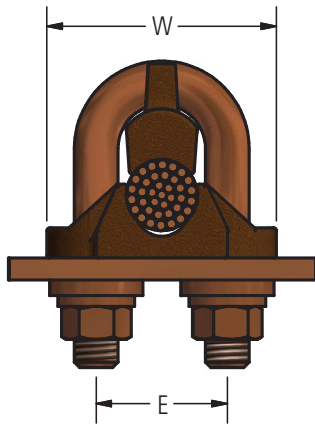

CUSTOMER BUS

Ordering Information

CATALOG NUMBER	CABLE RANGE		DIMENSIONS IN INCHES					U-BOLT SIZE
	MIN	MAX	D	E	L	W		
UM13	#6	2/0 STR	1 1/4	13/16	2 1/2	1 3/16	5/16	
UM21	#1	4/0 STR	1 1/4	31/32	2 5/8	1 7/8	3/8	
UM30	1/0 STR	300 MCM	1 1/2	1 1/16	2 3/4	1 15/16	3/8	
UM50	300 MCM	500 MCM	2 1/8	1 3/8	4 1/4	2 1/2	1/2	
UM80	500 MCM	800 MCM	1 3/4	1 19/32	3 1/4	2 13/16	1/2	
UM100	750 MCM	1000 MCM	1 13/16	1 23/32	3 1/2	2 15/16	1/2	
UM150	1000 MCM	1500 MCM	2	2	4	3 3/16	1/2	
UM200	1500 MCM	2000 MCM	2	2 1/4	4 1/2	3 3/8	1/2	

Bronze Parallel, Cross, and Bar Taps