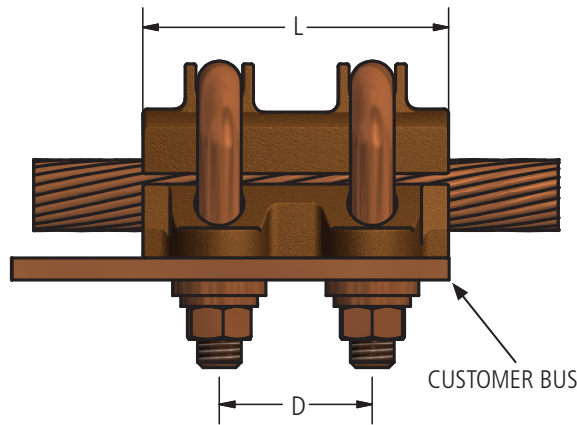

CUSTOMER BUS

CUSTOMER BUS

Ordering Information

CATALOG NUMBER	CABLE RANGE		DIMENSIONS IN INCHES					U-BOLT SIZE
	MIN	MAX	D	E	L	W		
UM13	#6	2/0 STR	1 1/4	13/16	2 1/2	1 3/16	5/16	
UM21	#1	4/0 STR	1 1/4	31/32	2 5/8	1 7/8	3/8	
UM30	1/0 STR	300 MCM	1 1/2	1 1/16	2 3/4	1 15/16	3/8	
UM50	300 MCM	500 MCM	2 1/8	1 3/8	4 1/4	2 1/2	1/2	
UM80	500 MCM	800 MCM	1 3/4	1 19/32	3 1/4	2 13/16	1/2	
UM100	750 MCM	1000 MCM	1 13/16	1 23/32	3 1/2	2 15/16	1/2	
UM150	1000 MCM	1500 MCM	2	2	4	3 3/16	1/2	
UM200	1500 MCM	2000 MCM	2	2 1/4	4 1/2	3 3/8	1/2	

Bronze Parallel, Cross, and Bar Taps