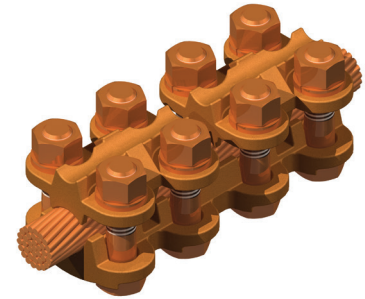

DOSSERT®

TYPE CCV-S

Copper Heavy Duty Variable Coupler for Cable

A cable to cable heavy duty variable type coupler. Each cable holding section accommodates a wide range of cable sizes.

Material

Cast Copper Alloy

Hardware

Everdur bolts, nuts and lockwashers

Bronze Couplers

Ordering Information

CATALOG NUMBER	CABLE RANGE RUN		CABLE RANGE TAP		DIMENSIONS IN INCHES			BOLT SIZE
	MIN	MAX	MIN	MAX	B1	B2	L	
CCV50-50-S	1/0 SOL	500 MCM	1/0 SOL	500 MCM	2 5/8	2 5/8	5 3/4	1/2
CCV60-60-S	#4 SOL	600 MCM	#4 SOL	600 MCM	2 1/2	2 1/2	5 1/2	3/8
CCV80-80-S	2/0 SOL	800 MCM	2/0 SOL	800 MCM	2 7/8	2 7/8	6 1/4	1/2
CCV100-50-S	4/0 SOL	1000 MCM	1/0 SOL	500 MCM	2 5/8	2 7/8	5 3/4	1/2
CCV100-100-S	4/0 SOL	1000 MCM	4/0 SOL	1000 MCM	2 7/8	2 7/8	6	1/2
CCV150-150-S	250 MCM	1500 MCM	250 MCM	1500 MCM	3 3/8	3 3/8	7 1/4	1/2
CCV200-200-S	500 MCM	2000 MCM	500 MCM	2000 MCM	3 3/8	3 3/8	7 1/4	1/2