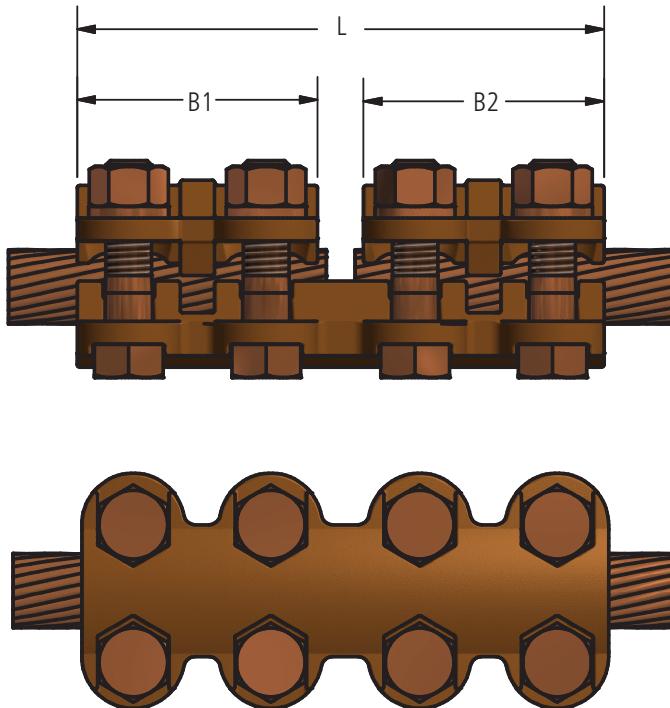

DOSSERT®

TYPE CCV-S

Copper Heavy Duty Variable Coupler for Cable

A cable to cable heavy duty variable type coupler. Each cable holding section accommodates a wide range of cable sizes.

Material

Cast Copper Alloy

Hardware

Everdur bolts, nuts and lockwashers

Bronze Couplers

Ordering Information

CATALOG NUMBER	CABLE RANGE RUN		CABLE RANGE TAP		DIMENSIONS IN INCHES			BOLT SIZE
	MIN	MAX	MIN	MAX	B1	B2	L	
CCV50-50-S	1/0 SOL	500 MCM	1/0 SOL	500 MCM	2 5/8	2 5/8	5 3/4	1/2
CCV60-60-S	#4 SOL	600 MCM	#4 SOL	600 MCM	2 1/2	2 1/2	5 1/2	3/8
CCV80-80-S	2/0 SOL	800 MCM	2/0 SOL	800 MCM	2 7/8	2 7/8	6 1/4	1/2
CCV100-50-S	4/0 SOL	1000 MCM	1/0 SOL	500 MCM	2 5/8	2 7/8	5 3/4	1/2
CCV100-100-S	4/0 SOL	1000 MCM	4/0 SOL	1000 MCM	2 7/8	2 7/8	6	1/2
CCV150-150-S	250 MCM	1500 MCM	250 MCM	1500 MCM	3 3/8	3 3/8	7 1/4	1/2
CCV200-200-S	500 MCM	2000 MCM	500 MCM	2000 MCM	3 3/8	3 3/8	7 1/4	1/2