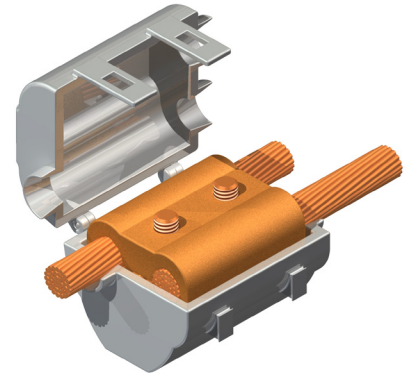

#### TYPE TRV Parallel Connector

##### Material

Copper Alloy

##### Hardware

Everdur-bolts and lock washers, Black Polyethylene Cover.