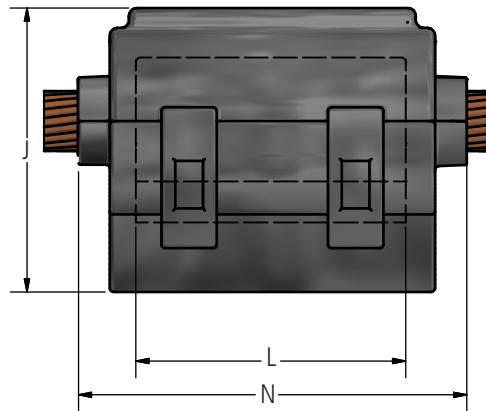

#### TYPE TRV Parallel Connector

### Ordering Information

CATALOG NUMBER	CABLE RANGE				DIMENSIONS IN INCHES						
	MAIN		TAP		B	C	D	H	J	L	N
	MIN	MAX	MIN	MAX							
TRV10-10	#8	# 1/0	#8	# 1/0	1 8/16	2 11/32	5/16	1 6/16	1 25/32	1 10/16	2 5/8
TRV17-10	#4	# 3/0	#8	# 1/0	17/10	2 19/32	3/8	1 10/16	2 1/32	2 2/16	3 1/8
TRV17-17	#4	# 3/0	#4	# 3/0	1 3/4	2 19/32	3/8	1 10/16	2 1/32	2 2/16	3 1/8
TRV10-35	#8	# 1/0	# 3/0	350	2 1/16	2 15/16	3/8	1 14/16	2 7/32	2 2/16	3 1/8
TRV35-10	# 3/0	350	#8	# 1/0	2 1/16	2 15/16	3/8	1 14/16	2 7/32	2 2/16	3 1/8
TRV35-35	# 3/0	350	# 3/0	350	2 5/16	3 5/32	3/8	1 15/16	2 1/4	2 2/16	3 1/8