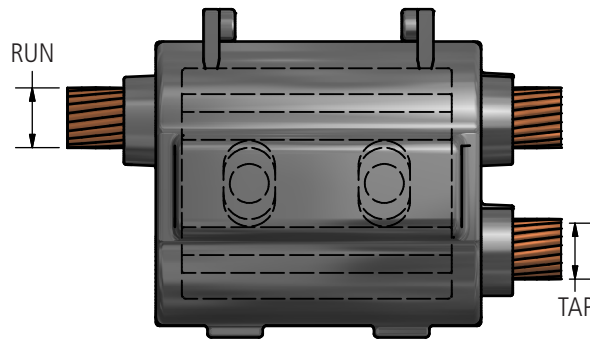

#### TYPE TRV Parallel Connector

##### Hardware

Everdur-bolts and lock washers, Black Polyethylene Cover.