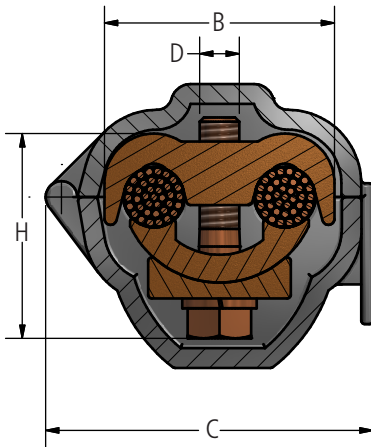

#### TYPE TRV Parallel Connector

##### Material

Copper Alloy

##### Hardware

Everdur-bolts and lock washers, Black Polyethylene Cover.

### Ordering Information

CATALOG NUMBER	CABLE RANGE				DIMENSIONS IN INCHES						
	MAIN		TAP		B	C	D	H	J	L	N
	MIN	MAX	MIN	MAX							
TRV10-10	#8	# 1/0	#8	# 1/0	1 8/16	2 11/32	5/16	1 6/16	1 25/32	1 10/16	2 5/8
TRV17-10	#4	# 3/0	#8	# 1/0	17/10	2 19/32	3/8	1 10/16	2 1/32	2 2/16	3 1/8
TRV17-17	#4	# 3/0	#4	# 3/0	1 3/4	2 19/32	3/8	1 10/16	2 1/32	2 2/16	3 1/8
TRV10-35	#8	# 1/0	# 3/0	350	2 1/16	2 15/16	3/8	1 14/16	2 7/32	2 2/16	3 1/8
TRV35-10	# 3/0	350	#8	# 1/0	2 1/16	2 15/16	3/8	1 14/16	2 7/32	2 2/16	3 1/8
TRV35-35	# 3/0	350	# 3/0	350	2 5/16	3 5/32	3/8	1 15/16	2 1/4	2 2/16	3 1/8