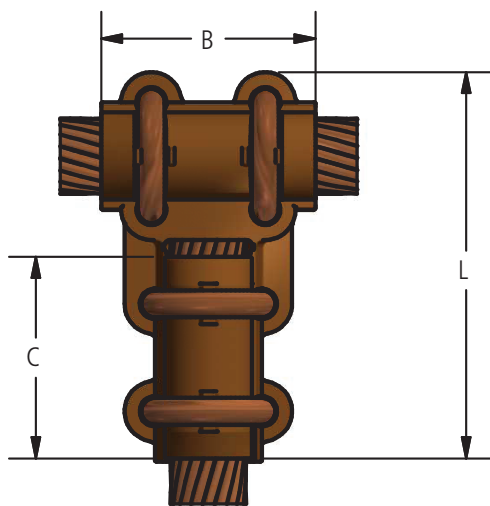

DOSSERT® TYPE UT, UUT U-Bolt Tee Connector

A rugged U-bolt high compression clamp type tee connector which takes a wide range of cable sizes in both the run and tap sections. Designed to withstand high compressive clamping action on all cables within specified cable ranges.

Material

Copper Alloy

Hardware

Everdur U-bolts, nuts, and lockwashers

Notes

- For a 500 MCM cable tee connector, single tap, SINGLE run, order UT50-50.
- For a 500 MCM cable tee connector, single tap, DOUBLE run, order UUT50-50.
- For tin plating, add "-SN" to end of catalog number. EX: UT50-50-SN

UT