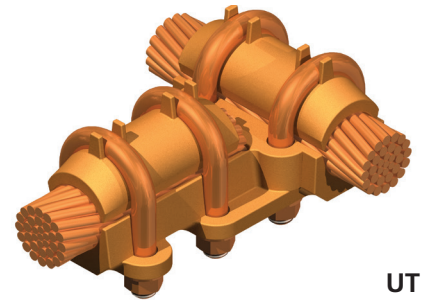

## DOSSERT® TYPE UT, UUT U-Bolt Tee Connector

A rugged U-bolt high compression clamp type tee connector which takes a wide range of cable sizes in both the run and tap sections. Designed to withstand high compressive clamping action on all cables within specified cable ranges.

### Material

Copper Alloy

### Hardware

Everdur U-bolts, nuts, and lockwashers

### Notes

- For a 500 MCM cable tee connector, single tap, SINGLE run, order UT50-50.
- For a 500 MCM cable tee connector, single tap, DOUBLE run, order UUT50-50.
- For tin plating, add "-SN" to end of catalog number. EX: UT50-50-SN