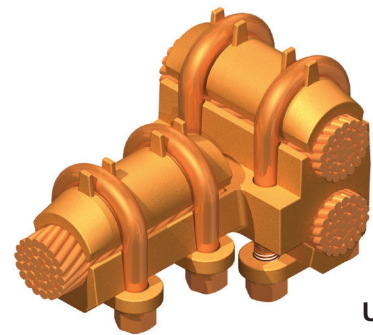

DOSSERT® TYPE UT, UUT U-Bolt Tee Connector

A rugged U-bolt high compression clamp type tee connector which takes a wide range of cable sizes in both the run and tap sections. Designed to withstand high compressive clamping action on all cables within specified cable ranges.

Material

Copper Alloy

Hardware

Everdur U-bolts, nuts, and lockwashers

Notes

- For a 500 MCM cable tee connector, single tap, SINGLE run, order UT50-50.
- For a 500 MCM cable tee connector, single tap, DOUBLE run, order UUT50-50.
- For tin plating, add "-SN" to end of catalog number. EX: UT50-50-SN

UUT