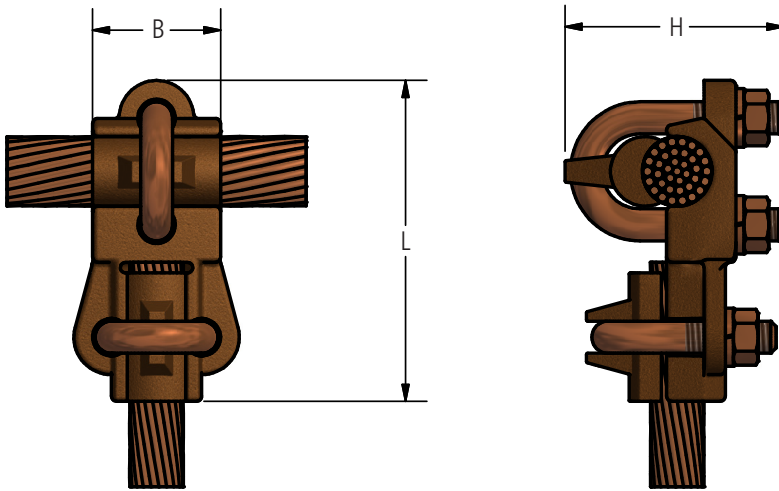

Hardware

Everdur nuts, lockwashers and U-bolts

Ordering Information

CATALOG NUMBER	CABLE RANGE				DIMENSIONS IN INCHES			U-BOLT SIZE	
	RUN		TAP		B	H	L	MAIN	TAP
	MIN	MAX	MIN	MAX					
UTS13-13	6 STR	2/0 STR	6 STR	2/0 STR	1 1/4	1 3/4	3 1/8	5/16	5/16
UTS21-13	1 STR	4/0 STR	6 STR	2/0 STR	1 5/16	2 1/8	3 3/8	3/8	5/16
UTS21-21	1 STR	4/0 STR	1 STR	4/0 STR	1 5/16	2 1/8	3 7/16	3/8	3/8
UTS30-21	1/0 STR	300 MCM	1 STR	4/0 STR	1 3/8	2 3/8	3 1/2	3/8	3/8
UTS30-30	1/0 STR	300 MCM	1/0 STR	300 MCM	1 3/8	2 3/8	3 5/8	3/8	3/8
UTS50-13	300 MCM	500 MCM	6 STR	2/0 STR	1 1/2	2 5/8	3 11/16	3/8	5/16
UTS50-30	300 MCM	500 MCM	1/0 STR	300 MCM	1 1/2	2 5/8	3 13/16	3/8	3/8
UTS50-50	300 MCM	500 MCM	300 MCM	500 MCM	1 1/2	2 5/8	3 15/16	3/8	3/8
UTS80-13	500 MCM	800 MCM	1 STR	2/0 STR	1 3/4	2 3/4	4 1/8	1/2	5/16
UTS80-30	500 MCM	800 MCM	1/0 STR	300 MCM	1 3/4	2 3/4	4 1/4	1/2	3/8
UTS80-50	500 MCM	800 MCM	300 MCM	500 MCM	1 3/4	2 3/4	4 3/8	1/2	3/8
UTS80-80	500 MCM	800 MCM	500 MCM	800 MCM	1 3/4	2 3/4	4 1/2	1/2	1/2
UTS100-13	750 MCM	1000 MCM	1 STR	2/0 STR	2	3	4 1/4	1/2	5/16
UTS100-21	750 MCM	1000 MCM	1 STR	4/0 STR	2	3	4 3/8	1/2	3/8
UTS100-30	750 MCM	1000 MCM	1/0 STR	300 MCM	2	3	4 3/8	1/2	3/8
UTS100-50	750 MCM	1000 MCM	300 MCM	500 MCM	2	3	4 1/2	1/2	3/8
UTS100-80	750 MCM	1000 MCM	500 MCM	800 MCM	2 1/4	3	4 3/4	1/2	1/2
UTS100-100	750 MCM	1000 MCM	750 MCM	1000 MCM	2 1/4	3	4 1/2	1/2	1/2
UTS150-30	1000 MCM	1500 MCM	1/0 STR	300 MCM	2 1/4	3 3/4	4 3/4	1/2	3/8
UTS150-50	1000 MCM	1500 MCM	300 MCM	500 MCM	2 1/4	3 3/4	4 7/8	1/2	3/8
UTS150-80	1000 MCM	1500 MCM	500 MCM	800 MCM	2 5/8	3 3/4	5 1/8	1/2	1/2
UTS150-100	1000 MCM	1500 MCM	750 MCM	1000 MCM	2 7/8	3 3/4	5 1/4	1/2	1/2
UTS150-150	1000 MCM	1500 MCM	1000 MCM	1500 MCM	3 1/4	3 3/4	5 1/2	1/2	1/2
UTS200-30	1500 MCM	2000 MCM	1/0 STR	300 MCM	2	3 13/16	5 1/8	1/2	3/8
UTS200-50	1500 MCM	2000 MCM	300 MCM	500 MCM	2	3 13/16	5 1/8	1/2	3/8
UTS200-100	1500 MCM	2000 MCM	750 MCM	1000 MCM	2	3 13/16	5 1/4	1/2	1/2
UTS200-150	1500 MCM	2000 MCM	1000 MCM	1500 MCM	2	3 13/16	5 1/2	1/2	1/2
UTS200-200	1500 MCM	2000 MCM	1500 MCM	2000 MCM	2	3 13/16	5 5/8	1/2	1/2

Bronze Elbows
Tee & Vee Connectors