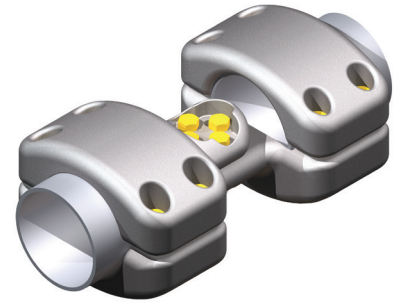

### Variable Angle Pipe Coupler

Pipe coupler is designed to be corona free for 345 kV and 500 kV service. Coupler designed to change angle to the installers suit.

#### Material

Aluminum Alloy

#### Hardware

Yellow anodized aluminum bolts, nuts, and lockwashers.

345/500 kV Couplers