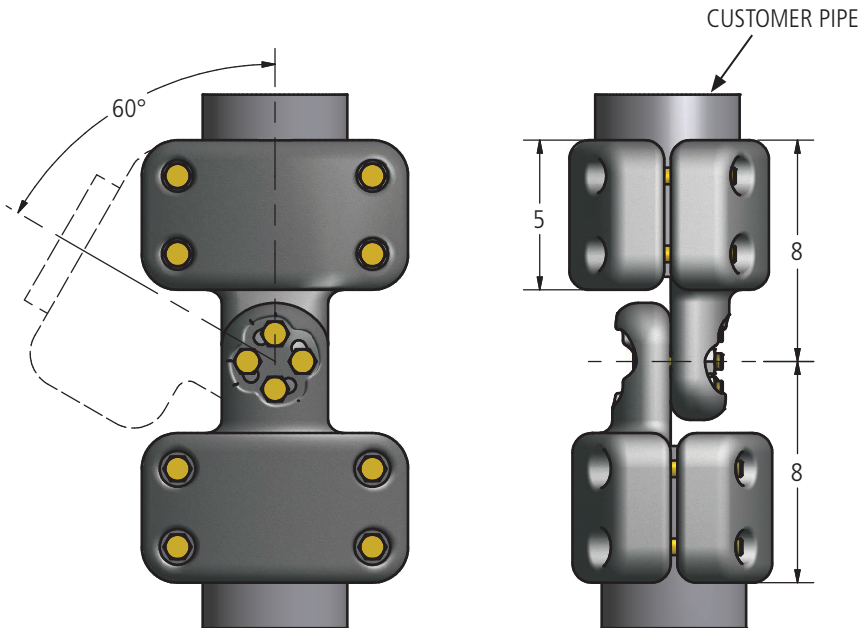

### Variable Angle Pipe Coupler

Pipe coupler is designed to be corona free for 345 kV and 500 kV service. Coupler designed to change angle to the installers suit.

#### Material

Aluminum Alloy

#### Hardware

Yellow anodized aluminum bolts, nuts, and lockwashers.

345/500 kV Couplers