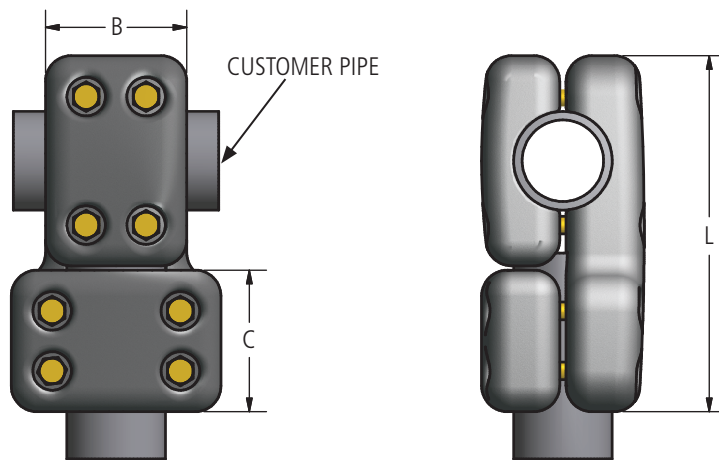

DOSSERT® TYPE BAP-V-AA

Bolted Tee for Pipe

Bolted tee connector is designed to be corona free for 345 kV and 500 kV service.

Material

Aluminum Alloy

Hardware

Yellow anodized aluminum nuts, bolts, and lockwashers.

Ordering Information

CATALOG NUMBER	SPS		DIMENSIONS IN INCHES			BOLT SIZE
	RUN	TAP	B	C	L	
BAP250-250-V-AA	2 1/2	2 1/2	4 1/8	4 1/8	10	1/2
BAP300-300-V-AA	3	3	5 1/4	5 1/4	12 1/2	5/8
BAP400-200-V-AA	4	2	4 1/8	4 1/2	11 5/8	1/2
BAP400-300-V-AA	4	3	6	5 1/4	13 7/8	5/8
BAP400-400-V-AA	4	4	6	6	21 1/2	5/8
BAP500-300-V-AA	5	3	6	5 1/4	14 7/8	5/8
BAP500-400-V-AA	5	4	6	6	15 5/8	5/8
BAP500-500-V-AA	5	5	7	7	17	5/8
BAP600-300-V-AA	6	3	6	5 1/4	15 3/4	5/8
BAP800R-400-V-AA	8 OD	4	6	5 1/4	15 5/8	5/8
BAP800-600-V-AA	8	6	7 1/2	7	17 3/4	5/8