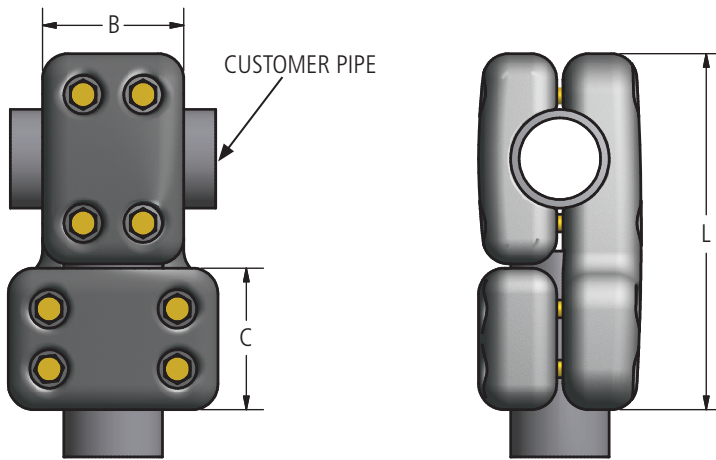

### Bolted Tee for Pipe

Bolted tee connector is designed to be corona free for 345 kV and 500 kV service.

#### Hardware

Aluminum nuts, bolts, and lockwashers.

345/500 kV  
Tee Connectors

### Ordering Information

CATALOG NUMBER	SPS		DIMENSIONS IN INCHES			BOLT SIZE
	RUN	TAP	B	C	L	
BAP250-250-V-AA	2 1/2	2 1/2	4 1/8	4 1/8	10	1/2
BAP300-300-V-AA	3	3	5	5	12 1/2	5/8
BAP300-600-V-AA	3	6	5	6 1/4	13 13/16	5/8
BAP400-200-V-AA	4	2	4 1/8	4 1/2	11 5/8	1/2
BAP400-300-V-AA	4	3	6	5	13 7/8	5/8
BAP400-400-V-AA	4	4	6	6	21 1/2	5/8
BAP500-300-V-AA	5	3	5 3/4	5	15 1/2	5/8
BAP500-400-V-AA	5	4	5 3/4	6	15 5/8	5/8
BAP500-500-V-AA	5	5	7	7	17	5/8
BAP600-300-V-AA	6	3	6	5	15 3/4	5/8
BAP800R-400-V-AA	8 OD	4	6	5 1/4	15 5/8	5/8
BAP800-600-V-AA	8	6	7 1/2	7	17 3/4	5/8