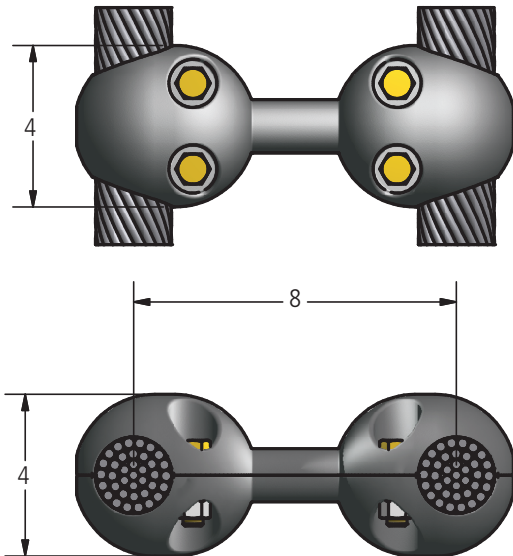

DOSSERT® TYPE 1800-REHV

Spacer is designed to be corona free for 500 kV service. Spacer is supplied with break-away head bolts to ensure correct installation.

Material

Aluminum Alloy

Hardware

Yellow anodized aluminum nuts, bolts and lockwashers.

Ordering Information

CATALOG NUMBER	CABLE RANGE			NOMINAL WEIGHT LBS
	DIAMETER	AAC	ACSR	
1800.08REHV	1.438 - 1.518	1590	1431 (54/19) - 1590 (45/7)	3.4
1801.08REHV	1.519 - 1.599	1750	1590 (54/19)	3.4
1802.08REHV	1.600 - 1.680	2000	1780 (84/19)	3.0
1803.08REHV	1.681 - 1.762	2250	2034 (72/7) - 2156 (84/19)	3.0
1804.08REHV	1.763 - 1.843	2500	2312 (76/19)	3.0