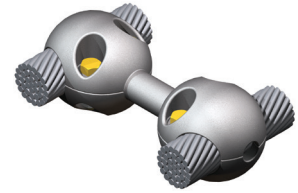

DOSSERT® TYPE 1800-REHV

Spacer is designed to be corona free for 500 kV service. Spacer is supplied with break-away head bolts to ensure correct installation.

Material

Aluminum Alloy

Hardware

Yellow anodized aluminum nuts, bolts and lockwashers.

Ordering Information

CATALOG NUMBER	CABLE RANGE			NOMINAL WEIGHT LBS
	DIAMETER	AAC	ACSR	
1800.08REHV	1.438 - 1.518	1590	1431 (54/19) - 1590 (45/7)	3.4
1801.08REHV	1.519 - 1.599	1750	1590 (54/19)	3.4
1802.08REHV	1.600 - 1.680	2000	1780 (84/19)	3.0
1803.08REHV	1.681 - 1.762	2250	2034 (72/7) - 2156 (84/19)	3.0
1804.08REHV	1.763 - 1.843	2500	2312 (76/19)	3.0