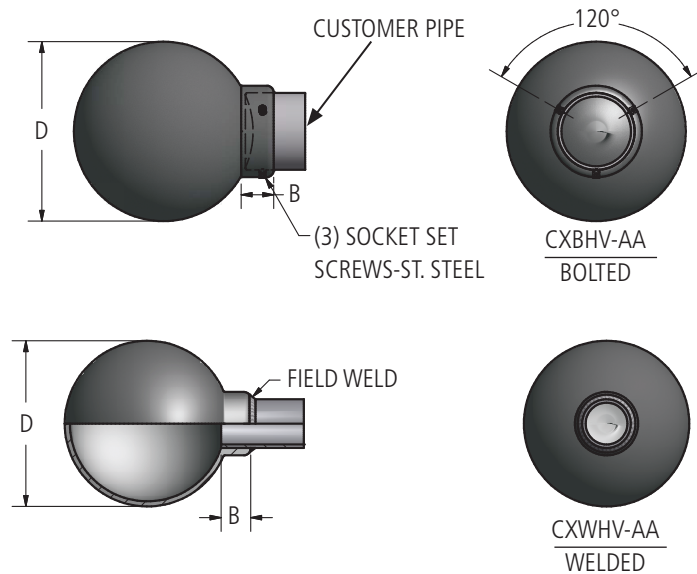

DOSSERT® TYPE CXBHV-AA, CXWHV-AA

Bolted Corona Ball

Bolted and welded corona bell is designed to be corona free for 345 kV and 500 kV service.

Material

Aluminum Alloy

345/500 kV
Corona Bells

Ordering Information

CATALOG NUMBER		SPS	DIMENSIONS IN INCHES	
BOLTED	WELDED		B	D
CXBHV250-AA	CXWHV250-AA	2 1/2	2 1/16	10
CXBHV300-AA	CXWHV300-AA	3	2 1/16	13
CXBHV350-AA	CXWHV350-AA	3 1/2	2 1/16	13
CXBHV400-AA	CXWHV400-AA	4	2 1/16	13
CXBHV500-AA	CXWHV500-AA	5	2 7/16	13
CXBHV600-AA	CXWHV600-AA	6	2 7/8	13
CXBHV800-AA	CXWHV800-AA	8	3 3/4	14
CXBHV800R-AA	CXWHV800R-AA	8 OD	3 5/16	13