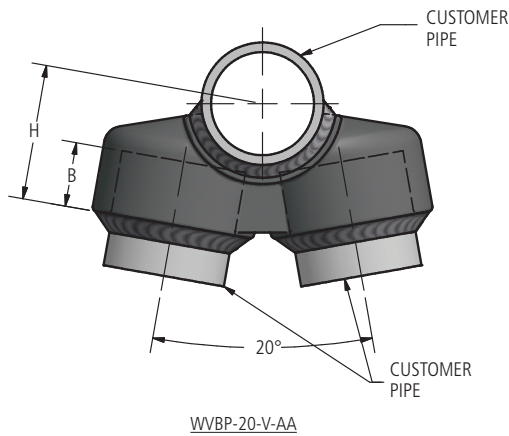

### Angle Welded Vee and Welded Tee Connector

Welded A-frame connectors are designed to be corona free for 345 kV and 500 kV service. Connectors are designed to be welded on outside of pipe allowing use on both schedule 40 and schedule 80 pipe. Socket design allows for slight inaccuracies in field cut length of pipe.

#### Material

Aluminum Alloy

WVBP-20-V-AA

WVBP-20-V-AA

345/500 kV  
Tee Connectors

## DOSSERT® TYPE WVBP-20-V-AA, WVBP-30-V-AA Angle Welded Vee and Welded Tee Connector