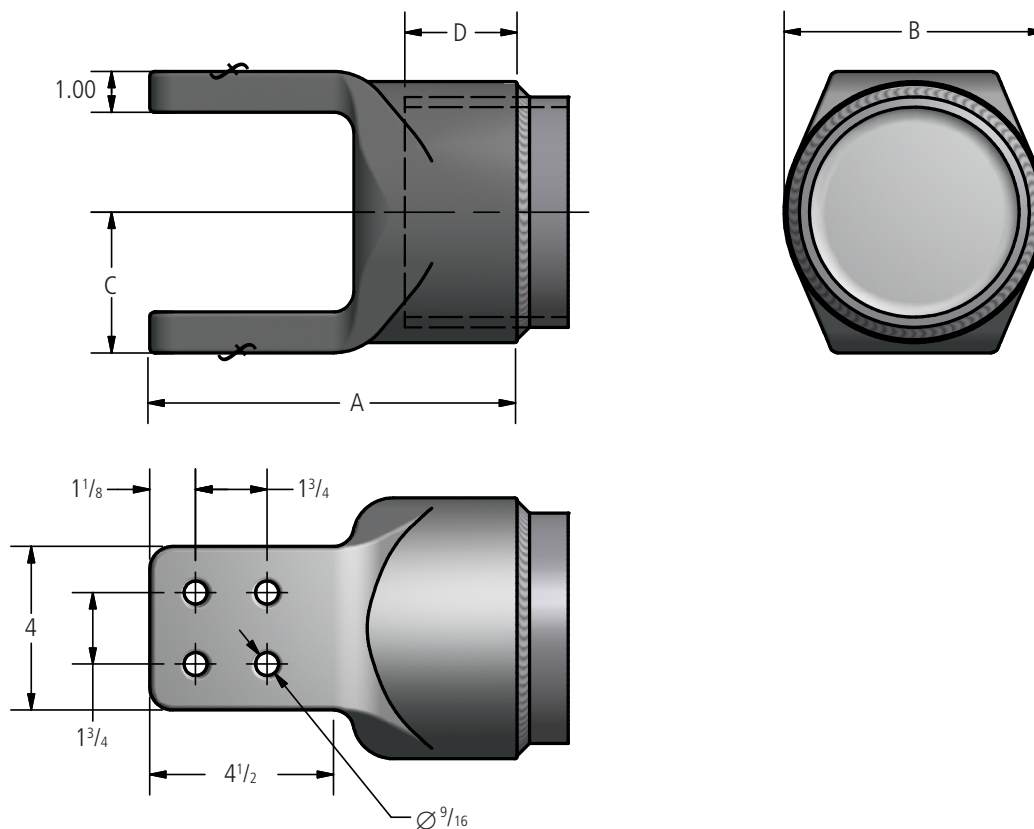

DOSSERT® TYPE 34300-EHV

Tube to Flat

Double terminal is designed to be corona free for 345 kV and 500 kV service when pad covers are used to shield terminal hardware.

Material

Aluminum Alloy

Ordering Information

CATALOG NUMBER	CONDUCTOR SIZE SCH40 & SCH80	DIMENSIONS IN INCHES				NOMINAL WEIGHT
		A	B	C	D	
34308E-EHV	3	7.62	4.12	2.62	1.75	5.20
34309E-EHV	3 1/2	8.19	4.69	2.94	2.00	5.90
34310E-EHV	4	8.44	5.19	3.25	2.25	6.20
34312E-EHV	5	9.00	6.38	3.44	2.75	8.30
34313E-EHV	6	9.50	7.56	4.25	3.25	9.50