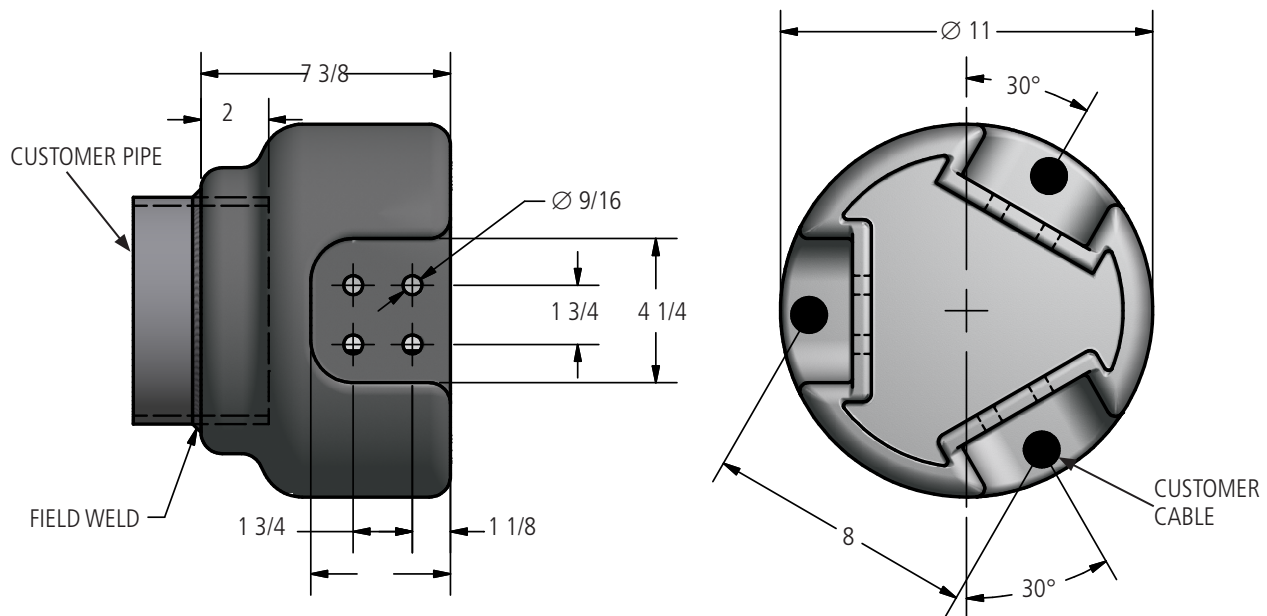

DOSSERT® TYPE WRP3C-8-V-AA

Welded Terminal to Three NEMA Pads

Pipe ending going to three NEMA pads. Part is designed to be corona free for 345 kV and 500 kV service.

Material

Aluminum Alloy

345/500 kV Couplers

Ordering Information

CATALOG NUMBER	SPS
WRP3C350-8-V-AA	3 1/2
WRP3C400-8-V-AA	4
WRP3C500-8-V-AA	5
WRP3C600-8-V-AA	6
WRP3C800R-8-V-AA	8 OD