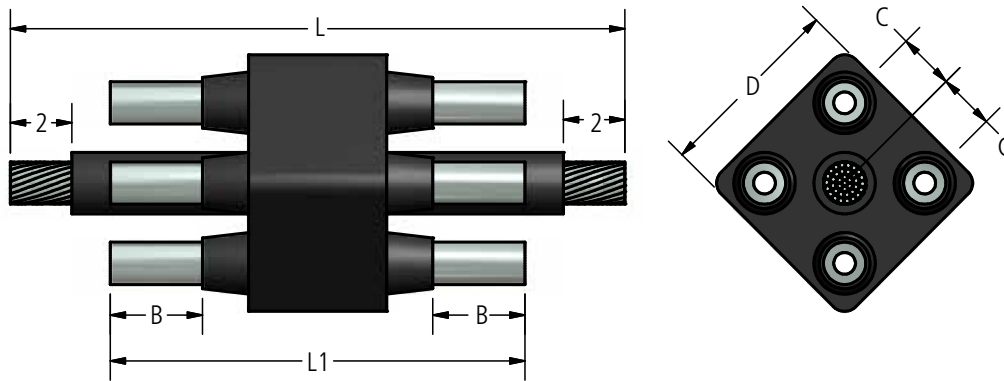

DOSSERT®

Type CB10R Fusible Crab Connector 10 Outlet for 4/0 and 500 MCM Cable

A 10 outlet fusible crab connector designed to connect 10 cables to a common point. A 500 MCM cable provides the center leg with 2" of bare section at each end for cable connections. Remaining outlets are connected to center cable through fusible links. Complete unit is housed in a shell and rubber molded insulation of Myflex P-40.

Ordering Information

CATALOG NUMBER	CABLE SIZE	DIMENSIONS IN INCHES				
		B	C	D	L	L1
CB10R-21	4/0 STR	2	1 5/8	5 11/16	18	10 1/2
CB10R-50	500 MCM	3	1 27/32	6 3/16	20	13 1/2