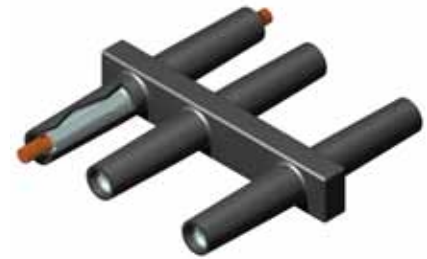

#### Type CBR Insulated Crab Connector

An insulated multi-outlet connector for joining insulated underground cables to a common point. One pair of opposite outlets are unsealed and ready for cable insertion. All other outlets are sealed with rubber plugs vulcanized in position. For cable sizes below the nominal conductor size, type DR reducing adapters are available for reducing through a full range of cable sizes down to #6 stranded.

#### Ordering Information

CATALOG NUMBER	CABLE SIZE	NO. OF OUTLETS	NO. OF INDENTS PER OUTLET	DIMENSIONS IN INCHES					
				C	L	T	W	X	Y
CBR21-4	4/0 STR	4	1	2	3 15/16	1 1/8	9	2 1/2	-
CBR21-6	4/0 STR	6	1	2	7 7/16	1 1/8	9	2 1/2	1/2
CBR21-8	4/0 STR	8	1	2	9 15/16	1 1/8	9	2 1/2	1/2
CBR21-10	4/0 STR	10	1	2	13 7/16	1 1/8	9	2 1/2	1/2
CBR21-12	4/0 STR	12	1	2	15 15/16	1 1/8	9	2 1/2	1/2
CBR50-4	500 MCM	4	2	2 1/2	4 1/2	1 1/2	11 7/8	2 1/2	-
CBR50-6	500 MCM	6	2	2 1/2	8	1 1/2	11 7/8	2 1/2	3/4
CBR50-8	500 MCM	8	2	2 1/2	10 1/2	1 1/2	11 7/8	2 1/2	3/4
CBR50-10	500 MCM	10	2	2 1/2	14	1 1/2	11 7/8	2 1/2	3/4
CBR50-12	500 MCM	12	2	2 1/2	16 1/2	1 1/2	11 7/8	2 1/2	3/4