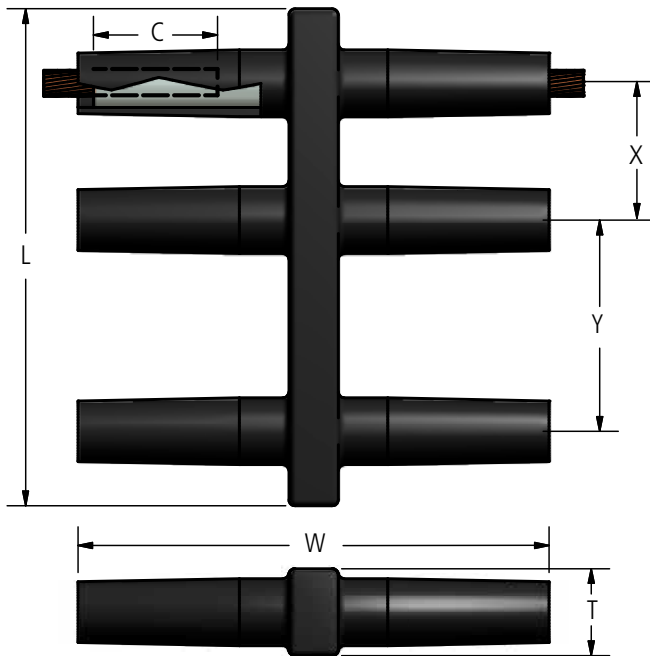

#### Type CBR Insulated Crab Connector

An insulated multi-outlet connector for joining insulated underground cables to a common point. One pair of opposite outlets are unsealed and ready for cable insertion. All other outlets are sealed with rubber plugs vulcanized in position. For cable sizes below the nominal conductor size, type DR reducing adapters are available for reducing through a full range of cable sizes down to #6 stranded.

#### Ordering Information

CATALOG NUMBER	CABLE SIZE	NO. OF OUTLETS	NO. OF INDENTS PER OUTLET	DIMENSIONS IN INCHES					
				C	L	T	W	X	Y
CBR21-4	4/0 STR	4	1	2	3 15/16	1 1/8	9	2 1/2	-
CBR21-6	4/0 STR	6	1	2	7 7/16	1 1/8	9	2 1/2	1/2
CBR21-8	4/0 STR	8	1	2	9 15/16	1 1/8	9	2 1/2	1/2
CBR21-10	4/0 STR	10	1	2	13 7/16	1 1/8	9	2 1/2	1/2
CBR21-12	4/0 STR	12	1	2	15 15/16	1 1/8	9	2 1/2	1/2
CBR50-4	500 MCM	4	2	2 1/2	4 1/2	1 1/2	11 7/8	2 1/2	-
CBR50-6	500 MCM	6	2	2 1/2	8	1 1/2	11 7/8	2 1/2	3/4
CBR50-8	500 MCM	8	2	2 1/2	10 1/2	1 1/2	11 7/8	2 1/2	3/4
CBR50-10	500 MCM	10	2	2 1/2	14	1 1/2	11 7/8	2 1/2	3/4
CBR50-12	500 MCM	12	2	2 1/2	16 1/2	1 1/2	11 7/8	2 1/2	3/4