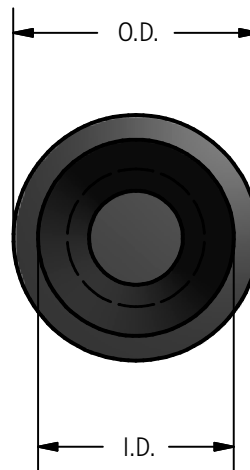

DOSSERT®

Types CRC and CRC-C Insulating Caps

An insulating cap to protect unused outlets on types CB10R and CB6R fusible crab connectors. The cap is slipped over unused outlets and held securely in position with several turns of rubber tape.

Ordering Information

CATALOG NUMBER	APPLICATION	DIMENSION IN INCHES		
		I.D.	O.D.	L
CRC-21	On 4/0 Tubing Outlet	2 7/64	2 15/32	4 3/16
CRC-50	On 500 MCM Tubing Outlet	2 5/32	2 33/64	4 9/16
CRC-50C	On 500 MCM Cable Outlet	27/32	1 1/4	2 3/8