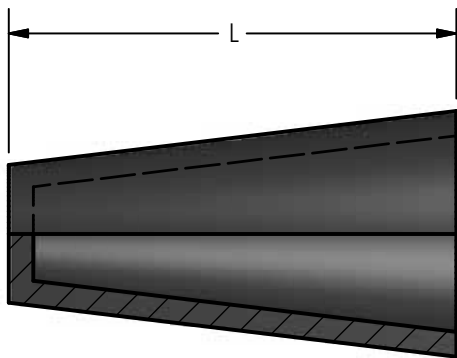

DOSSERT®

Types CRC and CRC-C Insulating Caps

An insulating cap to protect unused outlets on types CB10R and CB6R fusible crab connectors. The cap is slipped over unused outlets and held securely in position with several turns of rubber tape.

Ordering Information

CATALOG NUMBER	APPLICATION	DIMENSION IN INCHES		
		I.D.	O.D.	L
CRC-21	On 4/0 Tubing Outlet	2 7/64	2 15/32	4 3/16
CRC-50	On 500 MCM Tubing Outlet	2 5/32	2 33/64	4 9/16
CRC-50C	On 500 MCM Cable Outlet	27/32	1 1/4	2 3/8