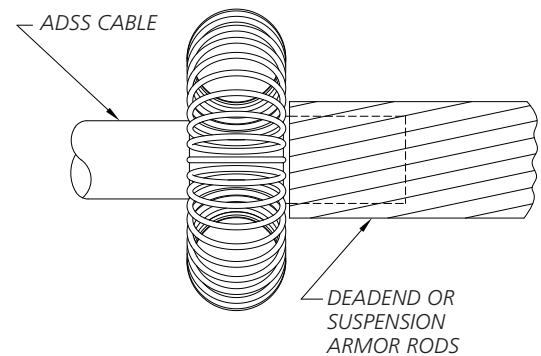

Corona Ring for ADSS Cable

Corona Ring

Ordering Information

| | | |
|------------|-------------|-------------------------------------|
| A | CR | XXX |
| ADSS CABLE | Corona Ring | Cable Diameter in Decimal Inches |

Ordering Example:

For a .685" diameter ADSS, the AFL number is ACR685

CORONA RING ASSEMBLY

Note: Corona coil clamp component should be installed under the rods of the dead end or suspension.