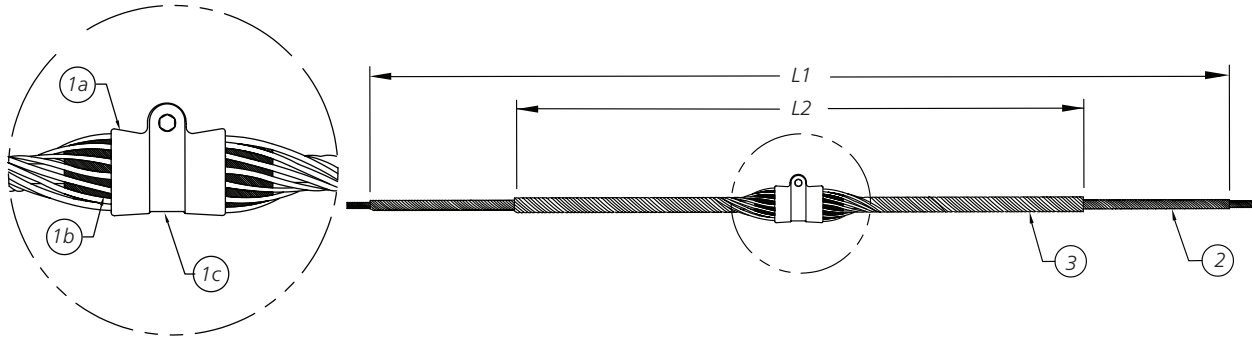

## Formed Wire Suspension for ADSS Cable

### Features

- For line or elevation angle changes less than 30°
- Max vertical load—20,000 lbs.

Item	Description	Material
1a,c	Suspension Housing	Aluminum Alloy
1b	Insert (2 Halves)	Elastomer
2	Reinforcing Rods (SRR)	Aluminum Alloy
3	Outer Support Rods	Aluminum Alloy