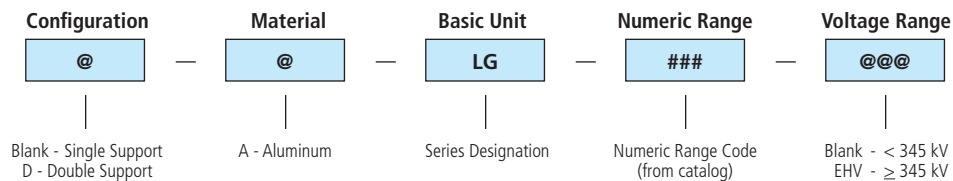

Ordering Information

Example: For single 795 26/7, Aluminum conductor diameter of 1.099 to 1.139 inches and Extra High Voltage, the complete catalog number is: **ALG279EHV**