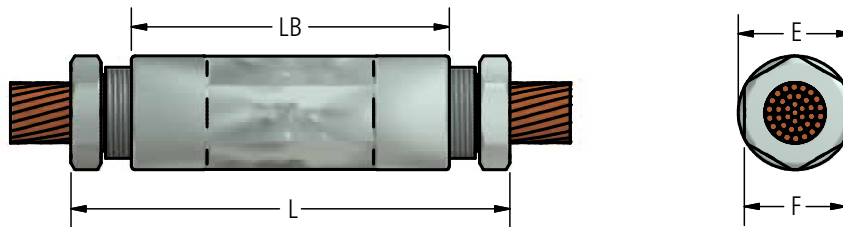

## DOSSERT<sup>®</sup> Type STC Cable Coupler

A straight line coupler for joining two cables on end. The symmetry and compact design render the connector easy to tape. A high mechanical advantage insures a sound mechanical and electrical connection for trouble free operation.

### Ordering Information

CATALOG NUMBER	CABLE SIZE	CABLE DIAMETER	DIMENSIONS IN INCHES			
			E	F	L	LB
STC2	6 STR	0.184	9/16	7/16	2 5/16	1 1/2
STC4	4 STR	0.232	5/8	1/2	2 5/16	1 1/2
STC6	2 STR	0.292	11/16	9/16	2 3/4	1 7/8
STC8	1 STR	0.332	13/16	5/8	3	2
STC10	1/0 STR	0.372	15/16	3/4	3 3/8	2 1/8
STC13	2/0 STR	0.419	1	13/16	3 1/2	2 1/4
STC17	3/0 STR	0.47	1	13/16	3 3/4	2 1/2
STC21	4/0 STR	0.528	1 1/8	7/8	3 13/16	2 5/8
STC25	250 MCM	0.575	1 3/16	15/16	4	2 3/4
STC30	300 MCM	0.63	1 1/4	1	4 3/8	3
STC35	350 MCM	0.681	1 3/8	1 1/8	5 1/8	3 3/4
STC40	400 MCM	0.728	1 3/8	1 1/8	5 3/16	3 13/16
STC50	500 MCM	0.813	1 1/2	1 1/4	5 1/4	3 7/8
STC60	600 MCM	0.893	1 9/16	1 5/16	5 3/4	4
STC70	700 MCM	0.964	1 3/4	1 7/16	6	4 1/4
STC75	750 MCM	0.998	1 13/16	1 1/2	6 1/2	4 5/8
STC80	800 MCM	1.031	1 13/16	1 1/2	6 5/8	4 3/4
STC90	900 MCM	1.094	1 15/16	1 5/8	6 3/4	4 7/8
STC100	1000 MCM	1.152	1 13/16	1 5/8	7 1/4	5 3/16
STC125	1250 MCM	1.289	2 1/4	2	8	5 5/8
STC150	1500 MCM	1.412	2 3/8	2 1/8	8 3/4	6 1/8
STC175	1750 MCM	1.526	2 1/2	2 1/4	9 1/4	6 1/2
STC200	2000 MCM	1.632	2 5/8	2 3/8	10	7