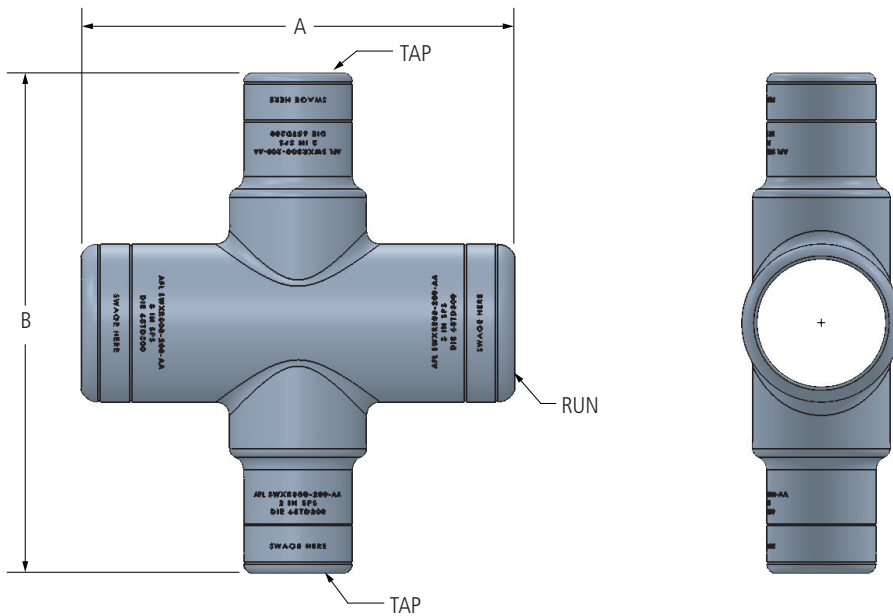

## TYPE SWX-AA, SWXR-AA Swage Bus Cross

A Swage type cross to tap two bus ends to a bus run.

### Notes

- Bore will be lined with AFL Filler compound (AFC) and capped.

CROSS

### Ordering Information

AFL NO.	S.P.S.		DIMENSIONS IN INCHES		DIE SIZE		VOLTAGE RATING (kV)
	RUN	TAP	A	B	RUN	TAP	
SWX100-AA	1	1	10.00	8.47	65TD100	65TD100	230
SWX150-AA	1.5	1.5	10.00	8.58	65TD150	65TD150	230
SWX200-AA	2	2	10.00	11.76	65TD200	65TD200	230
SWX250-AA	2.5	2.5	10.00	10.34	65TD250	65TD250	500
SWX300-AA	3	3	12.00	12.04	65TD300	65TD300	500
SWX350-AA	3.5	3.5	12.00	11.91	65TD350	65TD350	500
SWX400-AA	4	4	12.00	12.07	65TD400	65TD400	500
SWXR200-100-AA	2	1	10.00	9.67	65TD200	65TD100	230
SWXR200-150-AA	2	1.5	10.00	9.29	65TD200	65TD150	230
SWXR250-150-AA	2.5	1.5	10.00	10.21	65TD250	65TD150	230
SWXR300-200-AA	3	2	12.00	12.64	65TD300	65TD200	500
SWXR300-250-AA	3	2.5	12.00	12.25	65TD300	65TD250	500
SWXR400-300-AA	4	3	12.00	12.19	65TD400	65TD300	500
SWXR400-350-AA	4	3.5	12.00	12.71	65TD400	65TD350	500

## TYPE SWXS-AA, SWXRS-AA Swage Split Bus Cross

A Swage type cross to tap two bus ends to a split bus run.