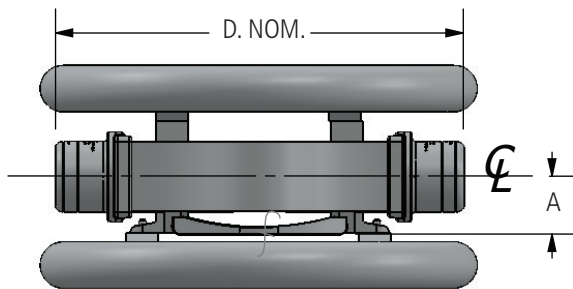

Detail 2

continued
→