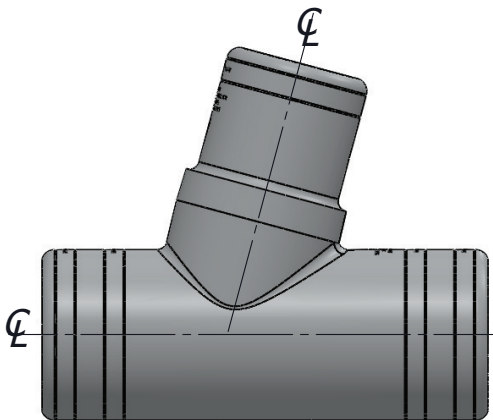

TYPE SWTA-AA, SWTAS-AA Swage Bus Run to Angled Bus Tee

A Swage type bus run to angled bus tee. Run pipe is available in solid pipe or split pipe configurations.

Material

Aluminum Alloy

Notes

- Bore will be lined with AFL Filler compound (AFC) and capped.
- 5" and 6" S.P.S. parts require double swages.

TEE/TEE CONNECTORS

**SOLID PIPE
1-4" SPS**

**SOLID PIPE
5-6" SPS**

**SPLIT PIPE
1-4" SPS**

continued

TYPE SWTA-AA, SWTAS-AA

Swage Bus Run to Angled Bus Tee

Ordering Information