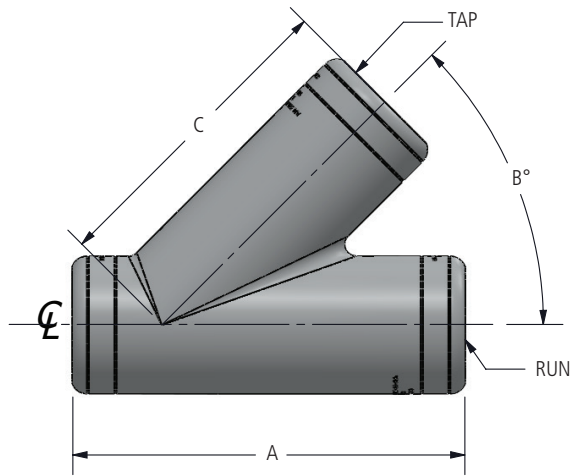

TYPE SWTA-AA, SWTAS-AA Swage Bus Run to Angled Bus Tee

A Swage type bus run to angled bus tee. Run pipe is available in solid pipe or split pipe configurations.

Material

Aluminum Alloy

Notes

- Bore will be lined with AFL Filler compound (AFC) and capped.
- 5" and 6" S.P.S. parts require double swages.

TEE/TEE CONNECTORS

**SOLID PIPE
1-4" SPS**

**SOLID PIPE
5-6" SPS**

**SPLIT PIPE
1-4" SPS**

continued

TYPE SWTA-AA, SWTAS-AA

Swage Bus Run to Angled Bus Tee

Ordering Information