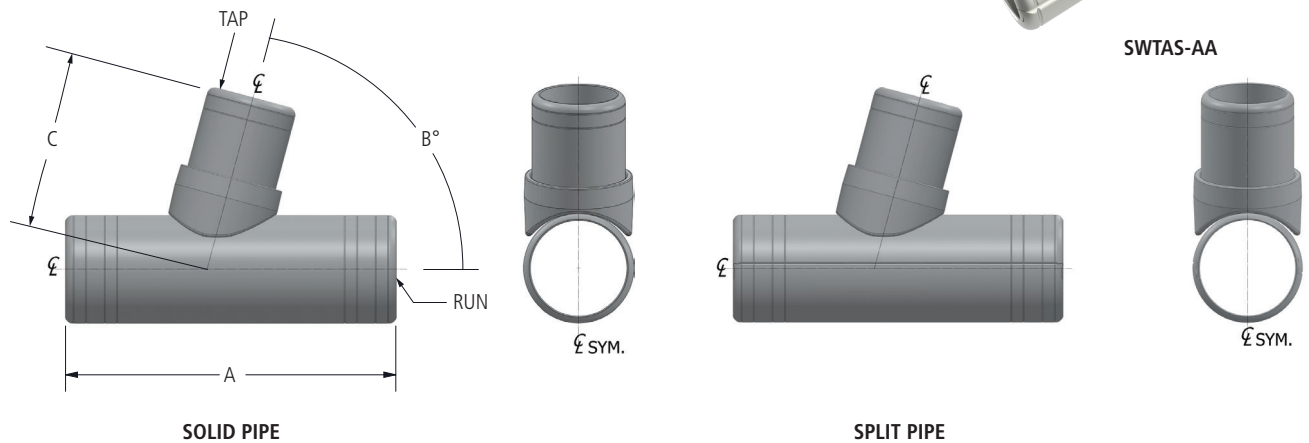

## TYPE SWTA-AA, SWTAS-AA Swage Bus Run to Angled Bus Tee

A Swage type bus run to angled bus tee. Run pipe is available in solid pipe or split pipe configurations.

### Notes

- Bore will be lined with AFL Filler compound (AFC) and capped.
- 5" and 6" S.P.S. parts require double swages.

TEE/TEE CONNECTORS