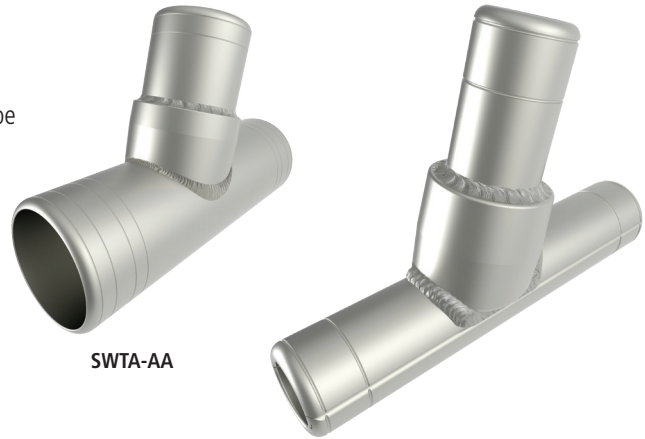

## TYPE SWTA-AA, SWTAS-AA Swage Bus Run to Angled Bus Tee

A Swage type bus run to angled bus tee. Run pipe is available in solid pipe or split pipe configurations.

### Material

Aluminum Alloy

### Notes

- Bore will be lined with AFL Filler compound (AFC) and capped.
- 5" and 6" S.P.S. parts require double swages.

TEE/TEE CONNECTORS