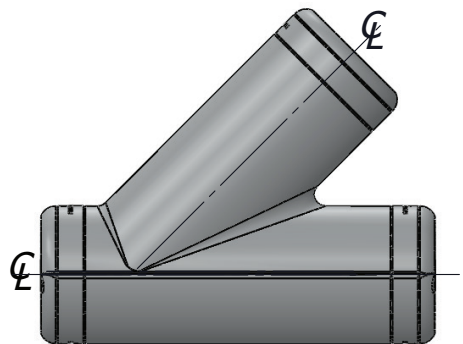

TYPE SWTA-AA, SWTAS-AA Swage Bus Run to Angled Bus Tee

A Swage type bus run to angled bus tee. Run pipe is available in solid pipe or split pipe configurations.

Material

Aluminum Alloy

Notes

- Bore will be lined with AFL Filler compound (AFC) and capped.
- 5" and 6" S.P.S. parts require double swages.

TEE/TEE CONNECTORS

**SOLID PIPE
1-4" SPS**

**SOLID PIPE
5-6" SPS**

**SPLIT PIPE
1-4" SPS**

continued

TYPE SWTA-AA, SWTAS-AA

Swage Bus Run to Angled Bus Tee

Ordering Information