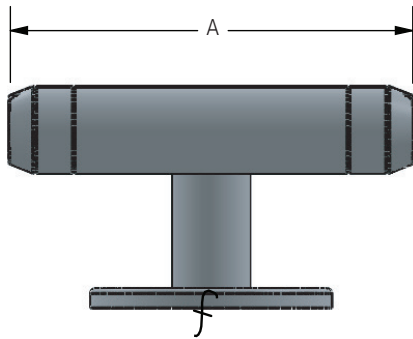

TYPE SW2CS-AA Swage Double Cable Support

A Swage type double cable support.

Material

Aluminum Alloy

Mounting Hardware

Galvanized Steel Bolts and Lockwashers

Notes

- Bore will be lined with AFL Filler compound (AFC) and capped.

f—Machine Finish

continued
→

TYPE SW2CS-AA Swage Double Cable Support

Ordering Information

AFL NO.	CABLE RANGE		DIMENSIONS IN INCHES				DIE SIZE
	AAC	ACSR	A	B	C	D	
SW2CS1613-8-3/5-AA	2/0	1/0	9.00	5.00	3.00	8.00	45TD16
SW2CS1613-8-5/7-AA			9.00	7.00	5.00	8.00	45TD16
SW2CS1625-8-3/5-AA	250	4/0	9.00	5.00	3.00	8.00	45TD16
SW2CS1625-8-5/7-AA			9.00	7.00	5.00	8.00	45TD16
SW2CS2026-8-3/5-AA	266.8	266.8 (18/1)	9.00	5.00	3.00	8.00	45TD20
SW2CS2026-8-5/7-AA			9.00	7.00	5.00	8.00	45TD20
SW2CS2030-8-3/5-AA	300	266.8 (26/7)	9.00	5.00	3.00	8.00	45TD20
SW2CS2030-8-5/7-AA			9.00	7.00	5.00	8.00	45TD20
SW2CS2035-8-3/5-AA	336.4, 350	300 (26/7), 336.4 (18/1)	9.00	5.00	3.00	8.00	45TD20
SW2CS2035-8-5/7-AA			9.00	7.00	5.00	8.00	45TD20
SW2CS2039-8-3/5-AA	397.5	336.4 (26/7), 336.4 (30/7), 397.5 (18/1)	9.00	5.00	3.00	8.00	45TD20
SW2CS2039-8-5/7-AA			9.00	7.00	5.00	8.00	45TD20
SW2CS2445-8-3/5-AA	450	397.5 (24/7), 397.5 (26/7)	9.13	5.00	3.00	8.00	45TD24
SW2CS2445-8-5/7-AA			9.13	7.00	5.00	8.00	45TD24
SW2CS2447-8-5/7-AA	477	397.5 (30/7)	9.13	7.00	5.00	8.00	45TD24
SW2CS2447-8-3/5-AA			9.13	5.00	3.00	8.00	45TD24
SW2CS2450-8-3/5-AA	500	477 (18/1)	9.13	5.00	3.00	8.00	45TD24
SW2CS2450-8-5/7-AA			9.13	7.00	5.00	8.00	45TD24
SW2CS2455-8-3/5-AA	556.5	477 (24/7), 477 (26/7)	9.13	5.00	3.00	8.00	45TD24
SW2CS2455-8-5/7-AA			9.13	7.00	5.00	8.00	45TD24
SW2CS2860-8-3/5-AA	600	477 (30/7), 556.5 (18/1)	10.00	5.00	3.00	8.00	45TD28
SW2CS2860-8-5/7-AA			10.00	7.00	5.00	8.00	45TD28
SW2CS2863-8-3/5-AA	636	556.5 (24/7), 556.5 (26/7)	10.00	5.00	3.00	8.00	45TD28
SW2CS2863-8-5/7-AA			10.00	7.00	5.00	8.00	45TD28
SW2CS2871-8-3/5-AA	700, 715.5	556.5 (30/7), 605 (24/7), 605 (26/7), 636 (18/1), 636 (36/1)	10.00	5.00	3.00	8.00	45TD28
SW2CS2871-8-5/7-AA			10.00	7.00	5.00	8.00	45TD28
SW2CS3075-8-3/5-AA	750	605 (30/7), 605 (30/19), 636 (24/7), 636 (26/7)	10.00	5.00	3.00	8.00	45TD30
SW2CS3075-8-5/7-AA			10.00	7.00	5.00	8.00	45TD30
SW2CS3079-8-3/5-AA	795	636 (30/7), 636 (30/19), 666.6 (24/7), 666.6 (26/7), 715.5 (24/7), 715.5 (54/7), 795 (36/1)	10.00	5.00	3.00	8.00	45TD30
SW2CS3079-8-5/7-AA			10.00	7.00	5.00	8.00	45TD30
SW2CS3087-8-3/5-AA	874.5	715.5 (26/7), 715.5 (30/19), 795 (45/7)	10.00	5.00	3.00	8.00	45TD30
SW2CS3087-8-5/7-AA			10.00	7.00	5.00	8.00	45TD30
SW2CS3290-8-3/5-AA	900	795 (24/7), 795 (54/7), 795 (26/7)	10.00	5.00	3.00	8.00	45TD32
SW2CS3290-8-5/7-AA			10.00	7.00	5.00	8.00	45TD32
SW2CS3290-12-5/7-AA			10.00	7.00	5.00	12.00	45TD32

continued
→