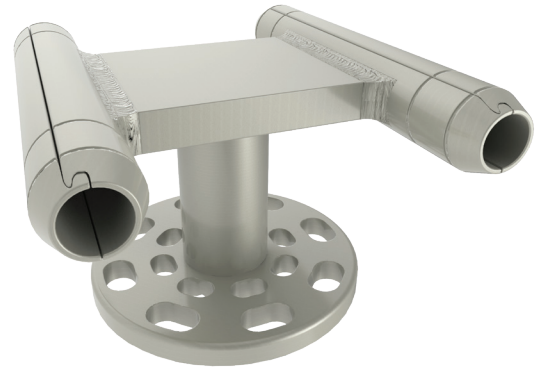

TYPE SW2CS-AA Swage Double Cable Support

A Swage type double cable support.

Material

Aluminum Alloy

Mounting Hardware

Galvanized Steel Bolts and Lockwashers

Notes

- Bore will be lined with AFL Filler compound (AFC) and capped.

f—Machine Finish

continued
→

TYPE SW2CS-AA Swage Double Cable Support

Ordering Information

AFL NO.	CABLE RANGE		DIMENSIONS IN INCHES				DIE SIZE
	AAC	ACSR	A	B	C	D	
SW2CS1613-8-3/5-AA	2/0	1/0	9.00	5.00	3.00	8.00	45TD16
SW2CS1613-8-5/7-AA			9.00	7.00	5.00	8.00	45TD16
SW2CS1625-8-3/5-AA	250	4/0	9.00	5.00	3.00	8.00	45TD16
SW2CS1625-8-5/7-AA			9.00	7.00	5.00	8.00	45TD16
SW2CS2026-8-3/5-AA	266.8	266.8 (18/1)	9.00	5.00	3.00	8.00	45TD20
SW2CS2026-8-5/7-AA			9.00	7.00	5.00	8.00	45TD20
SW2CS2030-8-3/5-AA	300	266.8 (26/7)	9.00	5.00	3.00	8.00	45TD20
SW2CS2030-8-5/7-AA			9.00	7.00	5.00	8.00	45TD20
SW2CS2035-8-3/5-AA	336.4, 350	300 (26/7), 336.4 (18/1)	9.00	5.00	3.00	8.00	45TD20
SW2CS2035-8-5/7-AA			9.00	7.00	5.00	8.00	45TD20
SW2CS2039-8-3/5-AA	397.5	336.4 (26/7), 336.4 (30/7), 397.5 (18/1)	9.00	5.00	3.00	8.00	45TD20
SW2CS2039-8-5/7-AA			9.00	7.00	5.00	8.00	45TD20
SW2CS2445-8-3/5-AA	450	397.5 (24/7), 397.5 (26/7)	9.13	5.00	3.00	8.00	45TD24
SW2CS2445-8-5/7-AA			9.13	7.00	5.00	8.00	45TD24
SW2CS2447-8-5/7-AA	477	397.5 (30/7)	9.13	7.00	5.00	8.00	45TD24
SW2CS2447-8-3/5-AA			9.13	5.00	3.00	8.00	45TD24
SW2CS2450-8-3/5-AA	500	477 (18/1)	9.13	5.00	3.00	8.00	45TD24
SW2CS2450-8-5/7-AA			9.13	7.00	5.00	8.00	45TD24
SW2CS2455-8-3/5-AA	556.5	477 (24/7), 477 (26/7)	9.13	5.00	3.00	8.00	45TD24
SW2CS2455-8-5/7-AA			9.13	7.00	5.00	8.00	45TD24
SW2CS2860-8-3/5-AA	600	477 (30/7), 556.5 (18/1)	10.00	5.00	3.00	8.00	45TD28
SW2CS2860-8-5/7-AA			10.00	7.00	5.00	8.00	45TD28
SW2CS2863-8-3/5-AA	636	556.5 (24/7), 556.5 (26/7)	10.00	5.00	3.00	8.00	45TD28
SW2CS2863-8-5/7-AA			10.00	7.00	5.00	8.00	45TD28
SW2CS2871-8-3/5-AA	700, 715.5	556.5 (30/7), 605 (24/7), 605 (26/7), 636 (18/1), 636 (36/1)	10.00	5.00	3.00	8.00	45TD28
SW2CS2871-8-5/7-AA			10.00	7.00	5.00	8.00	45TD28
SW2CS3075-8-3/5-AA	750	605 (30/7), 605 (30/19), 636 (24/7), 636 (26/7)	10.00	5.00	3.00	8.00	45TD30
SW2CS3075-8-5/7-AA			10.00	7.00	5.00	8.00	45TD30
SW2CS3079-8-3/5-AA	795	636 (30/7), 636 (30/19), 666.6 (24/7), 666.6 (26/7), 715.5 (24/7), 715.5 (54/7), 795 (36/1)	10.00	5.00	3.00	8.00	45TD30
SW2CS3079-8-5/7-AA			10.00	7.00	5.00	8.00	45TD30
SW2CS3087-8-3/5-AA	874.5	715.5 (26/7), 715.5 (30/19), 795 (45/7)	10.00	5.00	3.00	8.00	45TD30
SW2CS3087-8-5/7-AA			10.00	7.00	5.00	8.00	45TD30
SW2CS3290-8-3/5-AA	900	795 (24/7), 795 (54/7), 795 (26/7)	10.00	5.00	3.00	8.00	45TD32
SW2CS3290-8-5/7-AA			10.00	7.00	5.00	8.00	45TD32
SW2CS3290-12-5/7-AA			10.00	7.00	5.00	12.00	45TD32

continued
→