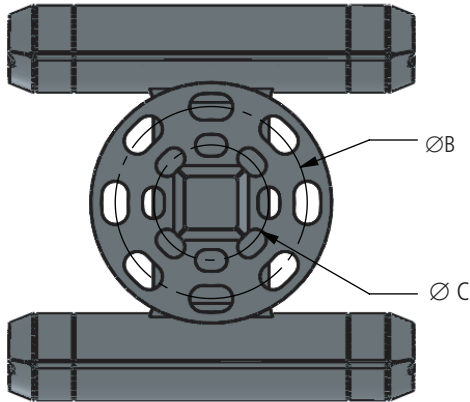

TYPE SW2CS-AA Swage Double Cable Support

A Swage type double cable support.

Material

Aluminum Alloy

Mounting Hardware

Galvanized Steel Bolts and Lockwashers

Notes

- Bore will be lined with AFL Filler compound (AFC) and capped.

f—Machine Finish

continued
→

TYPE SW2CS-AA Swage Double Cable Support

Ordering Information

AFL NO.	CABLE RANGE		DIMENSIONS IN INCHES				DIE SIZE
	AAC	ACSR	A	B	C	D	
SW2CS1613-8-3/5-AA	2/0	1/0	9.00	5.00	3.00	8.00	45TD16
SW2CS1613-8-5/7-AA			9.00	7.00	5.00	8.00	45TD16
SW2CS1625-8-3/5-AA	250	4/0	9.00	5.00	3.00	8.00	45TD16
SW2CS1625-8-5/7-AA			9.00	7.00	5.00	8.00	45TD16
SW2CS2026-8-3/5-AA	266.8	266.8 (18/1)	9.00	5.00	3.00	8.00	45TD20
SW2CS2026-8-5/7-AA			9.00	7.00	5.00	8.00	45TD20
SW2CS2030-8-3/5-AA	300	266.8 (26/7)	9.00	5.00	3.00	8.00	45TD20
SW2CS2030-8-5/7-AA			9.00	7.00	5.00	8.00	45TD20
SW2CS2035-8-3/5-AA	336.4, 350	300 (26/7), 336.4 (18/1)	9.00	5.00	3.00	8.00	45TD20
SW2CS2035-8-5/7-AA			9.00	7.00	5.00	8.00	45TD20
SW2CS2039-8-3/5-AA	397.5	336.4 (26/7), 336.4 (30/7), 397.5 (18/1)	9.00	5.00	3.00	8.00	45TD20
SW2CS2039-8-5/7-AA			9.00	7.00	5.00	8.00	45TD20
SW2CS2445-8-3/5-AA	450	397.5 (24/7), 397.5 (26/7)	9.13	5.00	3.00	8.00	45TD24
SW2CS2445-8-5/7-AA			9.13	7.00	5.00	8.00	45TD24
SW2CS2447-8-5/7-AA	477	397.5 (30/7)	9.13	7.00	5.00	8.00	45TD24
SW2CS2447-8-3/5-AA			9.13	5.00	3.00	8.00	45TD24
SW2CS2450-8-3/5-AA	500	477 (18/1)	9.13	5.00	3.00	8.00	45TD24
SW2CS2450-8-5/7-AA			9.13	7.00	5.00	8.00	45TD24
SW2CS2455-8-3/5-AA	556.5	477 (24/7), 477 (26/7)	9.13	5.00	3.00	8.00	45TD24
SW2CS2455-8-5/7-AA			9.13	7.00	5.00	8.00	45TD24
SW2CS2860-8-3/5-AA	600	477 (30/7), 556.5 (18/1)	10.00	5.00	3.00	8.00	45TD28
SW2CS2860-8-5/7-AA			10.00	7.00	5.00	8.00	45TD28
SW2CS2863-8-3/5-AA	636	556.5 (24/7), 556.5 (26/7)	10.00	5.00	3.00	8.00	45TD28
SW2CS2863-8-5/7-AA			10.00	7.00	5.00	8.00	45TD28
SW2CS2871-8-3/5-AA	700, 715.5	556.5 (30/7), 605 (24/7), 605 (26/7), 636 (18/1), 636 (36/1)	10.00	5.00	3.00	8.00	45TD28
SW2CS2871-8-5/7-AA			10.00	7.00	5.00	8.00	45TD28
SW2CS3075-8-3/5-AA	750	605 (30/7), 605 (30/19), 636 (24/7), 636 (26/7)	10.00	5.00	3.00	8.00	45TD30
SW2CS3075-8-5/7-AA			10.00	7.00	5.00	8.00	45TD30
SW2CS3079-8-3/5-AA	795	636 (30/7), 636 (30/19), 666.6 (24/7), 666.6 (26/7), 715.5 (24/7), 715.5 (54/7), 795 (36/1)	10.00	5.00	3.00	8.00	45TD30
SW2CS3079-8-5/7-AA			10.00	7.00	5.00	8.00	45TD30
SW2CS3087-8-3/5-AA	874.5	715.5 (26/7), 715.5 (30/19), 795 (45/7)	10.00	5.00	3.00	8.00	45TD30
SW2CS3087-8-5/7-AA			10.00	7.00	5.00	8.00	45TD30
SW2CS3290-8-3/5-AA	900	795 (24/7), 795 (54/7), 795 (26/7)	10.00	5.00	3.00	8.00	45TD32
SW2CS3290-8-5/7-AA			10.00	7.00	5.00	8.00	45TD32
SW2CS3290-12-5/7-AA			10.00	7.00	5.00	12.00	45TD32

continued
→