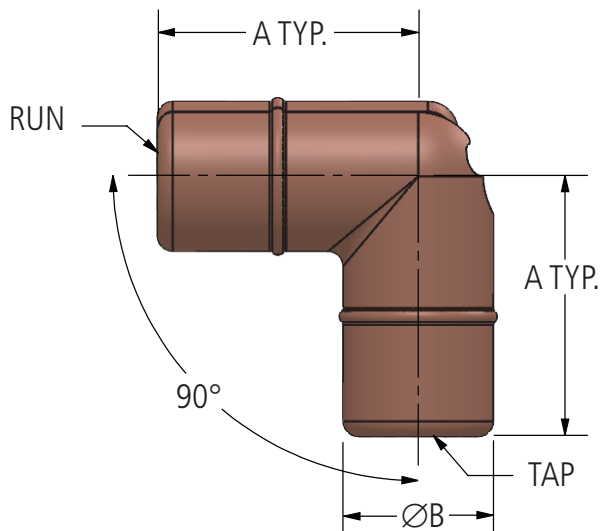

## TYPE SWGES Swage Split Elbow

A swage type split elbow connects a cable or rod at a 90-degree angle to the main run. This part features a sliding channel for ease of installation.

### Material

Copper Alloy

### Notes

- For tin plating, add "-SN" to end of catalog number EX: SWGES2450-SN
- For detailed conductor range information, please see page 33 (L11557).

*continued*  
→

### Ordering Information

Die Code comes from maximum connector OD from Table at right.

- EX: Tin plated split elbow for 250MCM Cu to 500MCM Cu is SWGES2425-2450-SN
- EX: Split elbow for 250MCM Cu to 500MCM is SWGES2425-2450