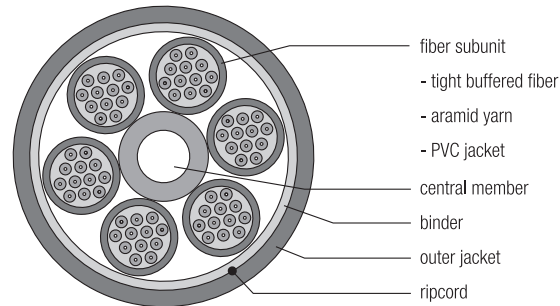

Cable Components

Fiber Specifications

CORE SIZE/FIBER TYPE	ISO/IEC	MAXIMUM ATTENUATION (DB/KM)			OVERFILL LAUNCH MIN. BANDWIDTH (MHZ•KM)		EMB_C (MHZ•KM)	GIGABIT ETHERNET MIN. LINK DISTANCE (METERS)		10 GIGABIT ETHERNET MIN. LINK DISTANCE (METERS)				
		850 NM	1300 NM	1550 NM	850 NM	1300 NM		850 NM	1300 NM	850 NM	1300 NM			
		(6) 62.5 Giga-Link™ 300	OM1	3.5	1.2	N/A		200	600	N/A	300	550	32	—
(5) 50 Giga-Link™ 600	OM2	3.5	1.5	N/A	500	500	N/A	600	600	82	—			
(L) 50 Laser-Link 300	OM3	3	1.2	N/A	1,500	500	2,000	1,000	550	300	—			
(C) 50 Laser-Link 550	OM4	3	1.2	N/A	3,500	500	4,700	1,040	550	550	—			
(W) AFL Wideband Multimode	OM5	3	1.2	N/A	3,500	500	4,700	1,040	550	550	—			
(9) Single-mode (ITU G.652.D/G.657.A1)	OS2	N/A	0.5	0.5	N/A	N/A	N/A	N/A	5,000	N/A	10,000			

Temperature Specifications

TEMPERATURE RANGE	
INSTALLATION	-20°C to +75°C
OPERATING	-40°C to +75°C
STORAGE	-40°C to +75°C