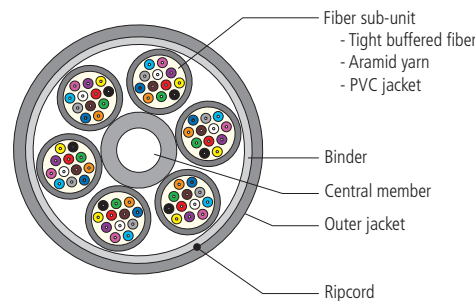

Indoor/Outdoor Multi-unit Plenum Tight Buffered Cable

AFL now offers high fiber count Indoor/Outdoor Plenum Cables. Designs are based on water-blocked 12-fiber sub-units that are helically stranded to provide sub-unitized cables ranging from 36 to 72 fiber counts. These cables are OFNP listed for indoor and indoor/outdoor applications. Both the sub-unit jackets and outer sheath contain a UV stabilizer and anti-fungus protection for use in outdoor applications. Sub-units contain a water-swellable aramid and 12 tight buffered fibers.

Features

- Available with 36 to 72 fibers
- 12-fiber water-blocked sub-units
- Moisture-resistant, fungus-resistant and UV-resistant outer jacket

Applications

- ONFP inside plant and outside plant environments

Cable Components

Fiber Specifications

CORE SIZE/FIBER TYPE	ISO/IEC	MAXIMUM ATTENUATION (DB/KM)			OVERFILL LAUNCH MIN. BANDWIDTH (MHZ•KM)		EMB _c (MHZ•KM)	GIGABIT ETHERNET MIN. LINK DISTANCE (METERS)		10 GIGABIT ETHERNET MIN. LINK DISTANCE (METERS)	
		850 NM	1300 NM	1550 NM	850 NM	1300 NM		850 NM	1300 NM	850 NM	1300 NM
(6) 62.5 Giga-Link™ 300	OM1	3.5	1.2	N/A	200	600	N/A	300	550	32	—
(5) 50 Giga-Link™ 600	OM2	3.5	1.5	N/A	500	500	N/A	600	600	82	—
(L) 50 Laser-Link 300	OM3	3	1.2	N/A	1,500	500	2,000	1,000	550	300	—
(C) 50 Laser-Link 550	OM4	3	1.2	N/A	3,500	500	4,700	1,040	550	550	—
(W) AFL Wideband Multimode	OM5	3	1.2	N/A	3,500	500	4,700	1,040	550	550	—
(9) Single-mode (ITU G.652.D/G.657.A1)	OS2	N/A	0.5	0.5	N/A	N/A	N/A	N/A	5,000	N/A	10,000