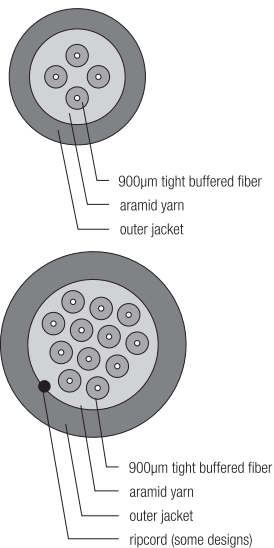

Low Smoke Zero Halogen Distribution Cable

The Low Smoke Zero Halogen (LSZH) Distribution cable family from AFL offers all of the benefits of a traditional 900 µm based optical cable while supporting compliance to stringent international standards for jacket material composition and flame safety. Additionally, AFL's LSZH distribution cable design complies with UL 1666 and UL 1685 standards for OFNR-LS criteria. Circular Premise cable based on 900 µm tight buffer constructions provide the performance and density demanded by today's optical network installation demands. These cable designs support either direct or indirect termination schemes while enabling efficient routing through industry-standard Fiber Management Systems. Cable constructions support the application of Industry-leading multimode fiber as well as single-mode solutions. Both fiber configurations are available in bend-insensitive designs as well.

Cable Components

Features

- Tested to meet or exceed EIA/TIA-568, Telcordia GR-409-CORE Issue 2
- IEC 60332, IEC 60754, IEC 61034 Compliant
- UL 1666, UL 1685 Compliant (OFNR-LS)
- RoHS/REACH SVHC Compliant
- Mixed fiber designs available
- Bend-insensitive optical fiber available

Maximum Cable Length - Reel Size

ITEM	FIBER BOX*	REEL A	REEL B	REEL C	REEL D
Reel/Box Height (inches)	15.13	16	24	30	34
Reel/Box Outside Width (inches)	13.0	15	17	15.25	21.25
Drum Diameter (inches)	8.0	8	12	12	12
Reel Weight (lbs)	6.0	10	23	34	44
CAPACITY: METERS (FEET)					
4 Fiber Quad-Link	305 (1,000)	1,000 (3,281)	3,200 (10,500)	5,000 (16,404)	—
6 Fiber CPC	305 (1,000)	1,200 (3,937)	3,800 (12,467)	5,000 (16,404)	—
8 Fiber CPC	305 (1,000)	1,000 (3,281)	3,200 (10,500)	5,000 (16,404)	—
12 Fiber CPC	305 (1,000)	800 (2,625)	2,400 (7,874)	4,000 (13,123)	5,000 (16,404)
18 Fiber CPC (single unit)	—	—	1,300 (4,265)	2,100 (6,890)	3,350 (11,000)
24 Fiber CPC (single unit)	—	—	1,000 (3,281)	1,700 (5,777)	3,150 (10,335)