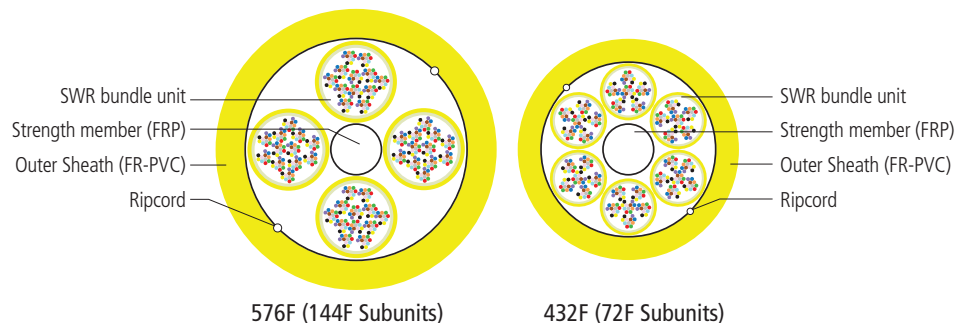

Cable Components

Temperature Range

Operating	0°C to +70°C
Storage	-40°C to +70°C
Installation	0°C to +60°C

Standards Compliance

- UL 1666, Listed Riser
- ANIS/ICEA S-83-596
- GR-409-CORE Issue 2