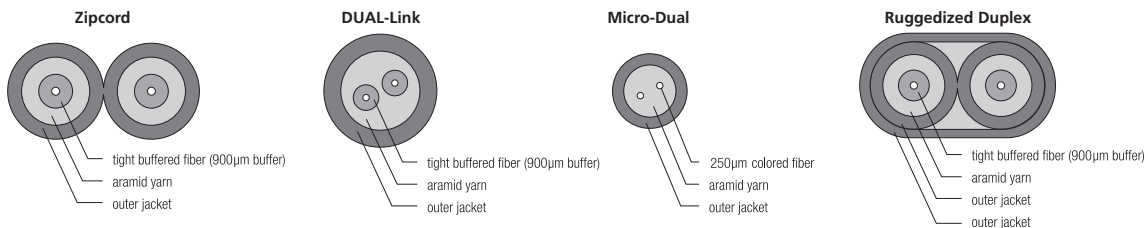

Cable Components

Fiber Specifications

CORE SIZE/FIBER TYPE	ISO/IEC	MAXIMUM ATTENUATION (DB/KM)			OVERFILL LAUNCH MIN. BANDWIDTH (MHZ•KM)		EMB_C (MHZ•KM)	GIGABIT ETHERNET MIN. LINK DISTANCE (METERS)		10 GIGABIT ETHERNET MIN. LINK DISTANCE (METERS)				
		850 NM	1300 NM	1550 NM	850 NM	1300 NM		850 NM	1300 NM	850 NM	1300 NM			
		(6) 62.5 Giga-Link™ 300	OM1	3.5	1.2	N/A		200	600	N/A	300	550	32	—
(5) 50 Giga-Link™ 600	OM2	3.5	1.5	N/A	500	500	N/A	600	600	82	—			
(L) 50 Laser-Link 300	OM3	3.0	1.2	N/A	1,500	500	2,000	1,000	550	300	—			
(C) 50 Laser-Link 550	OM4	3.0	1.2	N/A	3,500	500	4,700	1,040	550	550	—			
(W) AFL Wideband Multimode	OM5	3.0	1.2	N/A	3,500	500	4,700	1,040	550	550	—			
(9) Single-mode (ITU G.652.D/G.657.A1)	OS2	N/A	0.5	0.5	N/A	N/A	N/A	N/A	5,000	N/A	10,000			

STOCK ITEM