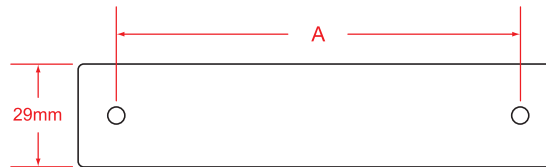

### Features

- Metal Plate with Nylatches
- Polyurethane powder coated (white or black)
- LGX® compatible

### Specifications

DIMENSION A
118 mm LGX®
170 mm LGX®